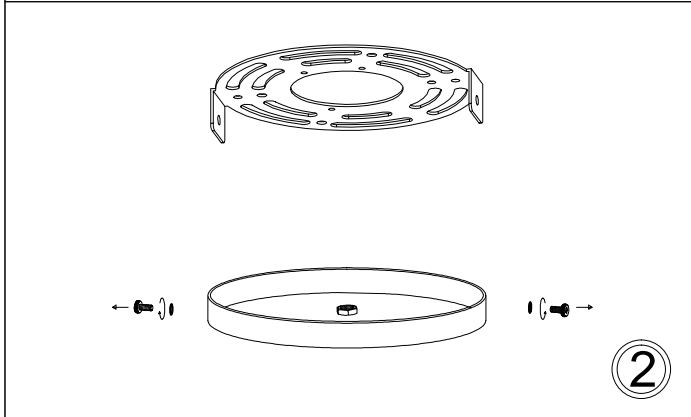

# DAL-324C

1

2

3

4

5

6

7

8

9

Bulbs/ Ampoules:  
4x Max 60W E26 Base  
(Not included/ Non Inclus)