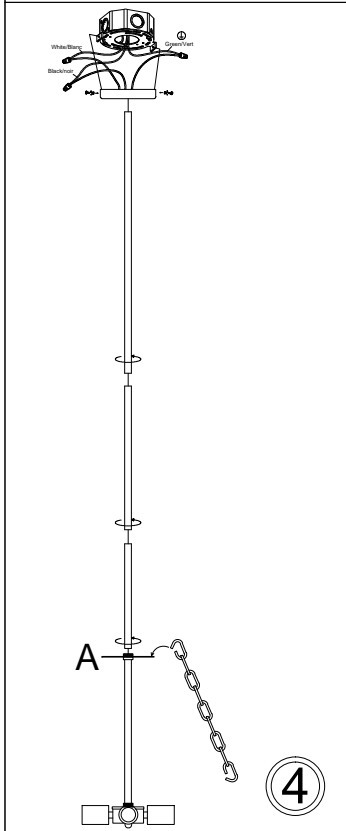

# DAL-324C

1

2

3

4

5

6

7

8

9

Bulbs/ Ampoules:  
4x Max 60W E26 Base  
(Not included/ Non Inclus)