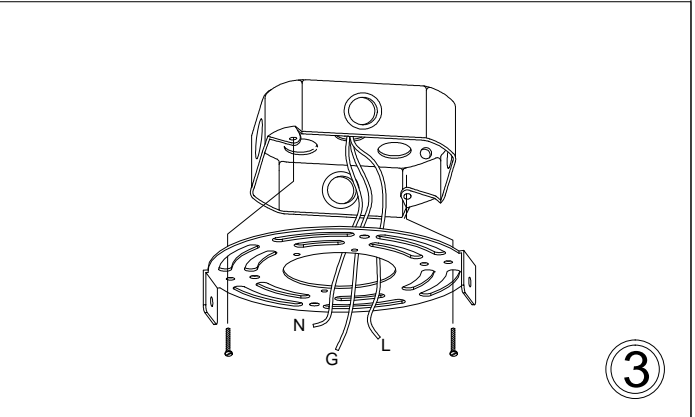

# DAL-324C

1

2

3

4

5

6

7

8

9

Bulbs/ Ampoules:  
4x Max 60W E26 Base  
(Not included/ Non Inclus)