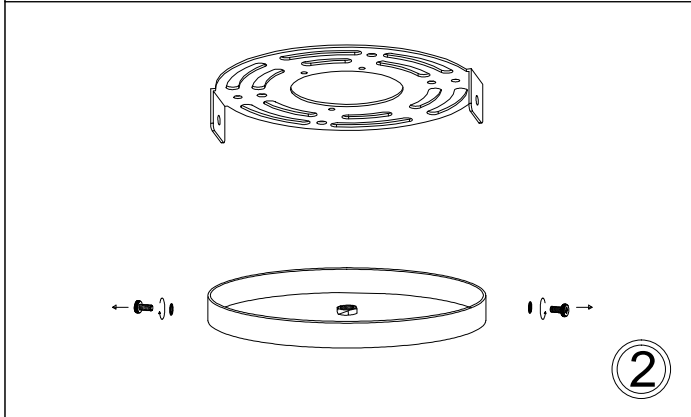

DAL-254C

1

2

3

4

5

6

7

8

Bulbs/ Ampoules:
4x Max 60W E26 Base
(Not included/ Non Inclus)