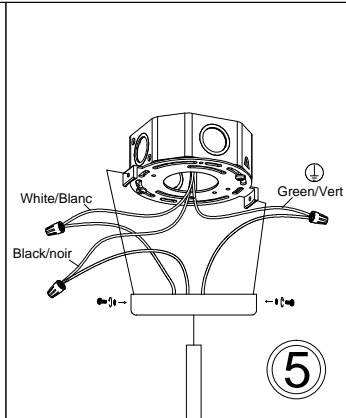

DAL-254C

1

2

3

4

5

6

7

8

Bulbs/ Ampoules:
4x Max 60W E26 Base
(Not included/ Non Inclus)