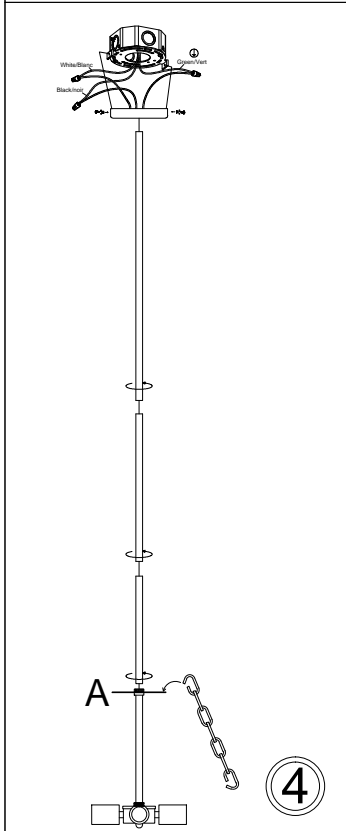

DAL-254C

1

2

3

4

5

6

7

8

Bulbs/ Ampoules:
4x Max 60W E26 Base
(Not included/ Non Inclus)