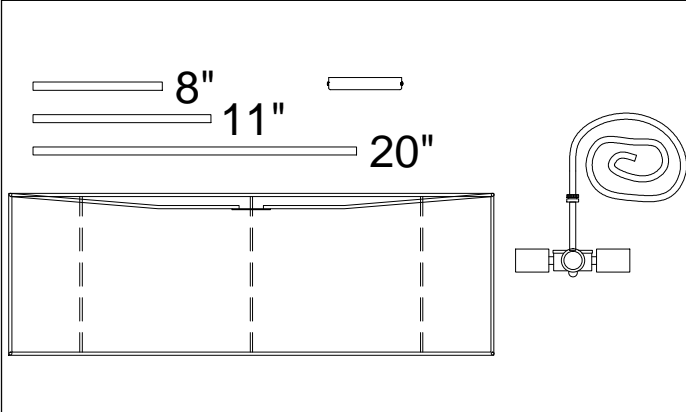

CDO1-304C

1

3

Bulbs/ Ampoules:
4x Max 100W E26 Base
(Not Included/ Non Inclus)