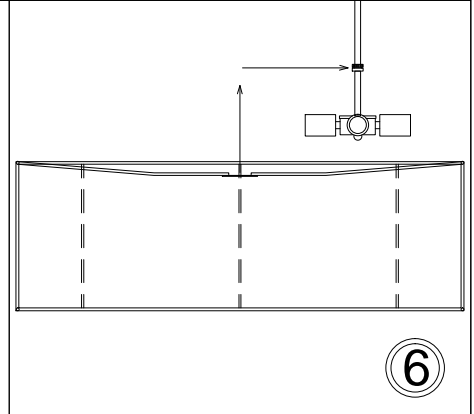

CDO1-304C

1

3

Bulbs/ Ampoules:
4x Max 100W E26 Base
(Not Included/ Non Inclus)