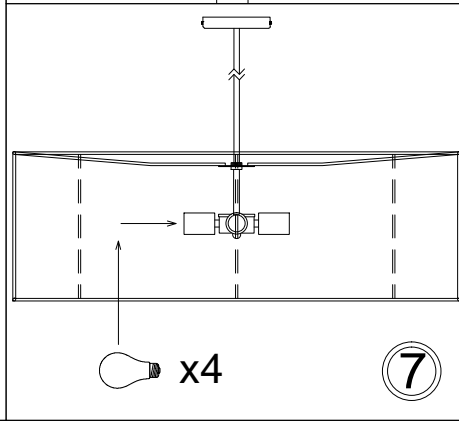

CDO1-304C

1

3

Bulbs/ Ampoules:
4x Max 100W E26 Base
(Not Included/ Non Inclus)