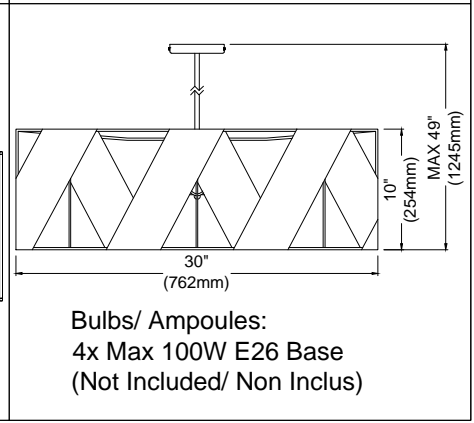

CDO1-304C

1

3

Bulbs/ Ampoules:
4x Max 100W E26 Base
(Not Included/ Non Inclus)