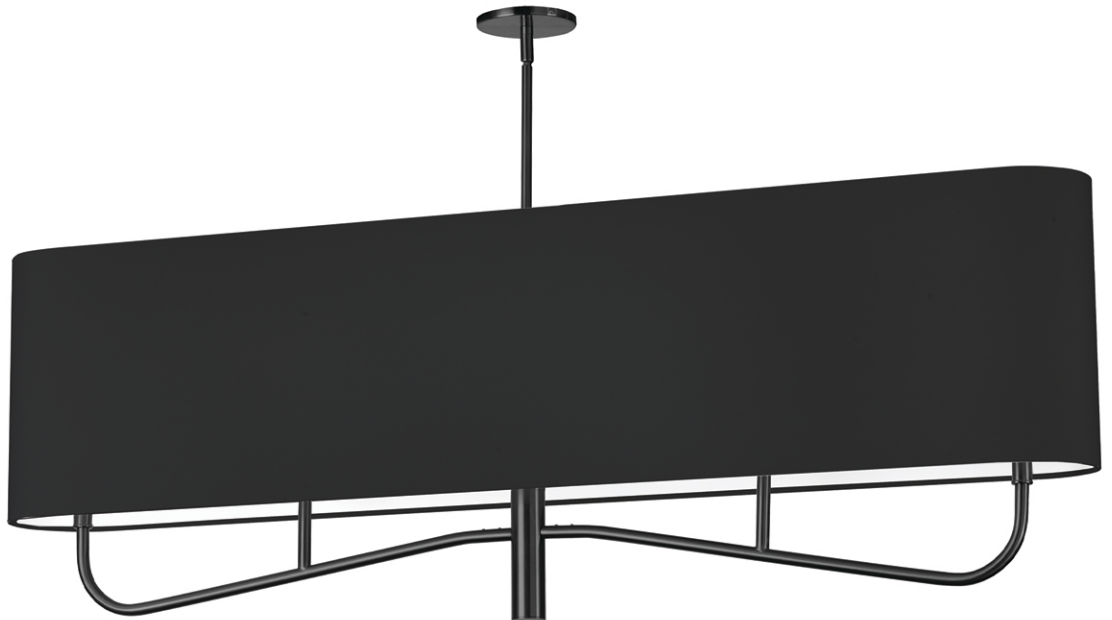

ELEANOR

Eleanor collection in Matte Black finish and large fabric shades.

ELN-544HC-MB-790

ELN-544HC-MB-797

FABRIC:

790

797

Custom Options Available

HARDWIRED

DIMMABLE

COMPATIBLE

FRACTIONAL RODS

HEIGHT ADJUSTABLE

SLOPED CEILING ADAPTABLE

Item No.	Dimensions	No. of Bulbs	Bulb Type	Max. Wattage
ELN-544HC-MB-790	19"H x 54"W x 7"D - 8 lbs.	4	E12	60W
ELN-544HC-MB-797	19"H x 54"W x 7"D - 8 lbs.	4	E12	60W