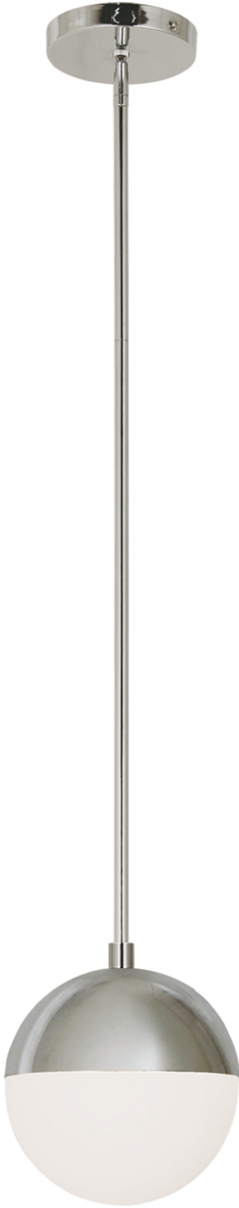

DAYANA

Polished Chrome finish

DAY-71P-PC

DAY-71FH-PC

DAY-141W-PC

DAY-232W-PC

Item No.	Dimensions	No. of Bulbs	Bulb Type	Max. Wattage
DAY-141W-PC	14"H x 7.25"W x 10.25"D - 2 lbs.	1	G9	40W
DAY-232W-PC	23.75"H x 7.25"W x 10.25"D - 4 lbs.	2	G9	40W
DAY-71P-PC	8"H x 7"W x 7"D - 2 lbs.	1	G9	40W
DAY-71FH-PC	7.5"H x 7"W x 7"D - 3 lbs.	1	E26	60W

HARDWIRED

DIMMABLE

COMPATIBLE

FRACTIONAL RODS

Pendant only

SLOPED CEILING ADAPTABLE

Pendant only

HEIGHT ADJUSTABLE