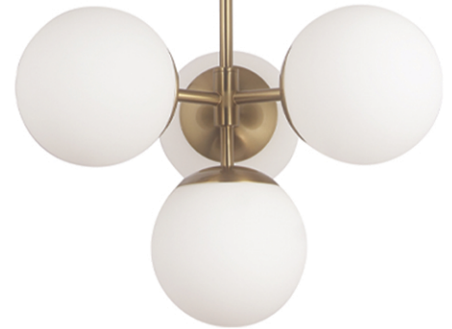

DAYANA

Aged Brass finish

DAY-244C-AGB

DAY-71P-AGB

DAY-214P-AGB

DAY-71FH-AGB

DAY-484HP-AGB

DAY-232W-AGB

DAY-161W-AGB

DAY-141W-AGB

DAY-71W-AGB
(Shipped with plug)

Item No.	Dimensions	No. of Bulbs	Bulb Type	Max. Wattage
DAY-141W-AGB	14"H x 7.25"W x 10.25"D - 2 lbs.	1	G9	40W
DAY-161W-AGB	15.75"H x 7.25"W x 10.25"D - 2 lbs.	1	G9	40W
DAY-214P-AGB	14"H x 21"W x 21"D - 5 lbs.	4	G9	40W
DAY-232W-AGB	23.75"H x 7.25"W x 10.25"D - 4 lbs.	2	G9	40W
DAY-244C-AGB	7"H x 24"W x 24"D - 5 lbs.	4	G9	40W
DAY-484HP-AGB	7"H x 48"W x 16"D - 7 lbs.	4	G9	40W
DAY-71W-AGB	18.5"H x 7"W x 11"D - 3 lbs.	1	G9	40W
DAY-71P-AGB	8"H x 7"W x 7"D - 2 lbs.	1	G9	40W

PLUG-IN **HARDWIRED** **DIMMABLE** **COMPATIBLE** **FRACTIONAL RODS** **SLOPED CEILING ADAPTABLE** **HEIGHT ADJUSTABLE**

 DAY-71W-MB Pendants only Pendants only Pendants only Pendants only