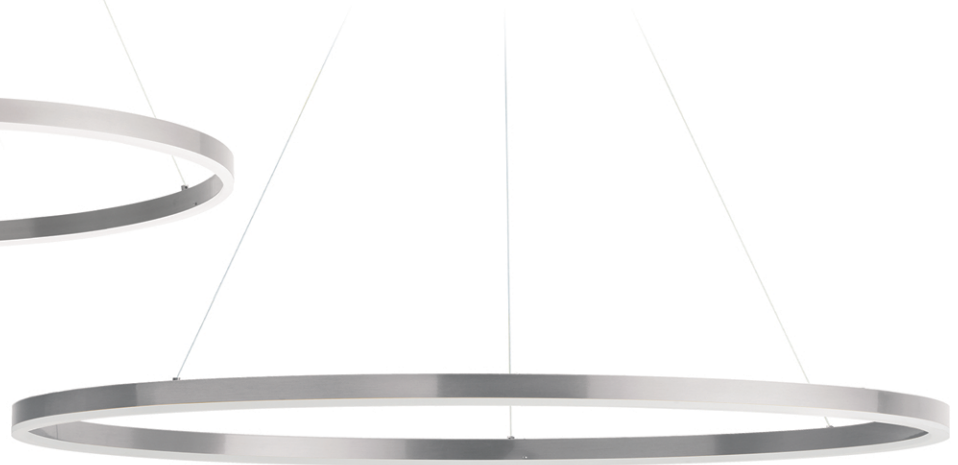

CIRCULO

Circulo LED family in Silver finish.

CIR-3397C-SV

CIR-1497C-SV

CIR-3263C-SV

CIR-2434C-SV

CIR-4463C-SV

HARDWIRED

DIMMABLE

CABLE / CORD

SLOPED CEILING ADAPTABLE

HEIGHT ADJUSTABLE

Item No.	Dimensions	No. of Bulbs	Bulb Type	Max. Wattage	CRI	Color Temperature	Lumens
CIR-1497C-SV	14H" x 29W" x 29D" - 7 lbs.	2	LED	63W 34W	90+ 90+	3000K 3000K	4725 2550
CIR-2434C-SV	1.5H" x 24W" x 24D" - 3 lbs.	1	LED	34W	90+	3000K	2550
CIR-3263C-SV	1.5H" x 32W" x 32D" - 4 lbs.	1	LED	63W	90+	3000K	4725
CIR-3397C-SV	1.5H" x 32W" x 32D" - 7 lbs.	2	LED	63W 34W	90+ 90+	3000K 3000K	4725 2550
CIR-4463C-SV	1.5H" x 44W" x 17.75D" - 6 lbs.	1	LED	63W	90+	3000K	4725