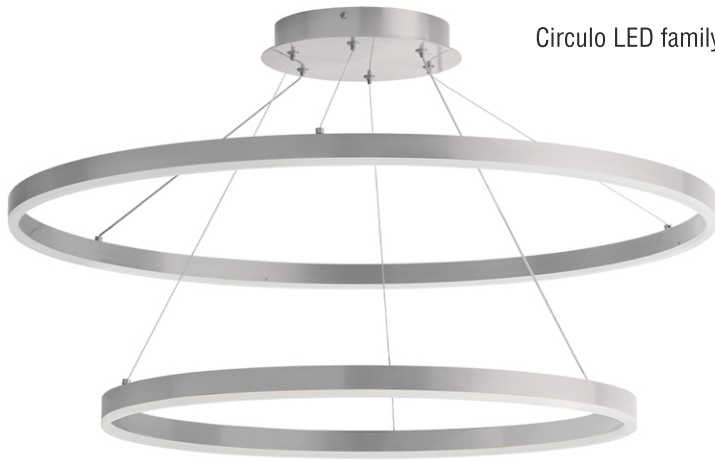

CIRCULO

Circulo LED family in Silver finish.

CIR-3397C-SV

CIR-1497C-SV

CIR-3263C-SV

CIR-2434C-SV

CIR-4463C-SV

HARDWIRED

DIMMABLE

CABLE / CORD

SLOPED CEILING ADAPTABLE

HEIGHT ADJUSTABLE

Item No.	Dimensions	No. of Bulbs	Bulb Type	Max. Wattage	CRI	Color Temperature	Lumens
CIR-1497C-SV	14H" x 29W" x 29D" - 7 lbs.	2	LED	63W 34W	90+ 90+	3000K 3000K	4725 2550
CIR-2434C-SV	1.5H" x 24W" x 24D" - 3 lbs.	1	LED	34W	90+	3000K	2550
CIR-3263C-SV	1.5H" x 32W" x 32D" - 4 lbs.	1	LED	63W	90+	3000K	4725
CIR-3397C-SV	1.5H" x 32W" x 32D" - 7 lbs.	2	LED	63W 34W	90+ 90+	3000K 3000K	4725 2550
CIR-4463C-SV	1.5H" x 44W" x 17.75D" - 6 lbs.	1	LED	63W	90+	3000K	4725