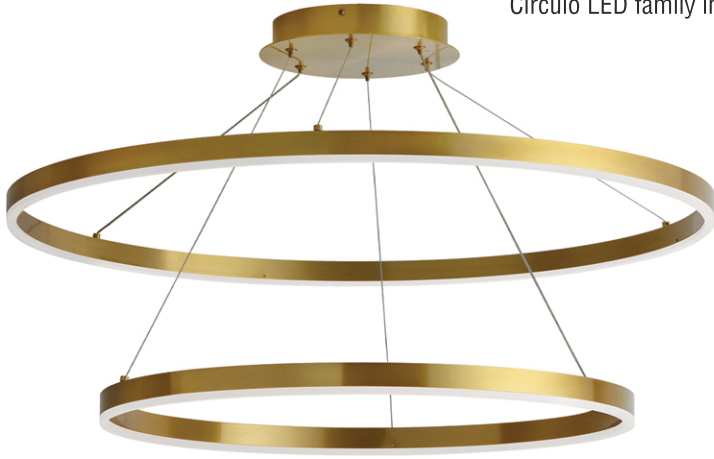

CIRCULO

Circulo LED family in Aged Brass finish.

CIR-3397C-AGB

CIR-1497C-AGB

CIR-2434C-AGB

CIR-3263C-AGB

CIR-4463C-AGB

Item No.	Dimensions	No. of Bulbs	Bulb Type	Max. Wattage	CRI	Color Temperature	Lumens
CIR-1497C-AGB	14H" x 29W" x 29D" - 7 lbs.	2	LED	63W	90+	3000K	4725
				34W	90+	3000K	2550
CIR-2434C-AGB	1.5H" x 24W" x 24D" - 3 lbs.	1	LED	34W	90+	3000K	2550
CIR-3263C-AGB	1.5H" x 32W" x 32D" - 4 lbs.	1	LED	63W	90+	3000K	4725
CIR-3397C-AGB	1.5H" x 32W" x 32D" - 7 lbs.	2	LED	63W	90+	3000K	4725
				34W	90+	3000K	2550
CIR-4463C-AGB	1.5H" x 44W" x 17.75D" - 6 lbs.	1	LED	63W	90+	3000K	4725