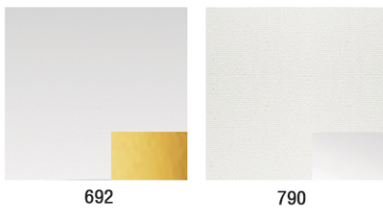

CATERINE

Aged Brass with White shade.

CTN-121P-AGB-692

CTN-121P-AGB-790

CTN-244C-AGB-692

CTN-244C-AGB-790

FABRIC:

Custom Options Available

Item No.	Dimensions	No. of Bulbs	Bulb Type	Max. Wattage
CTN-121P-AGB-692	14"H x 12"W x 12"D - 3 lbs.	1	E26	100W
CTN-121P-AGB-790	14"H x 12"W x 12"D - 3 lbs.	1	E26	100W
CTN-244C-AGB-692	14"H x 24"W x 24"D - 5 lbs.	4	E26	100W
CTN-244C-AGB-790	14"H x 24"W x 24"D - 5 lbs.	4	E26	100W