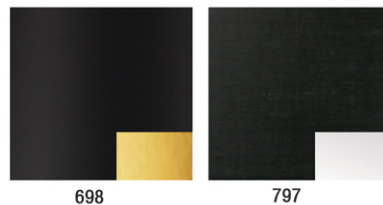

CATERINE

Aged Brass with Black shade.

CTN-121P-AGB-698

CTN-121P-AGB-797

CTN-244C-AGB-698

CTN-244C-AGB-797

Custom Options Available

Item No.	Dimensions	No. of Bulbs	Bulb Type	Max. Wattage
CTN-121P-AGB-698	14"H x 12"W x 12"D - 3 lbs.	1	E26	100W
CTN-121P-AGB-797	14"H x 12"W x 12"D - 3 lbs.	1	E26	100W
CTN-244C-AGB-698	14"H x 24"W x 24"D - 5 lbs.	4	E26	100W
CTN-244C-AGB-797	14"H x 24"W x 24"D - 5 lbs.	4	E26	100W

FABRIC:

HARDWIRED

DIMMABLE

COMPATIBLE

FRACTIONAL RODS

HEIGHT ADJUSTABLE