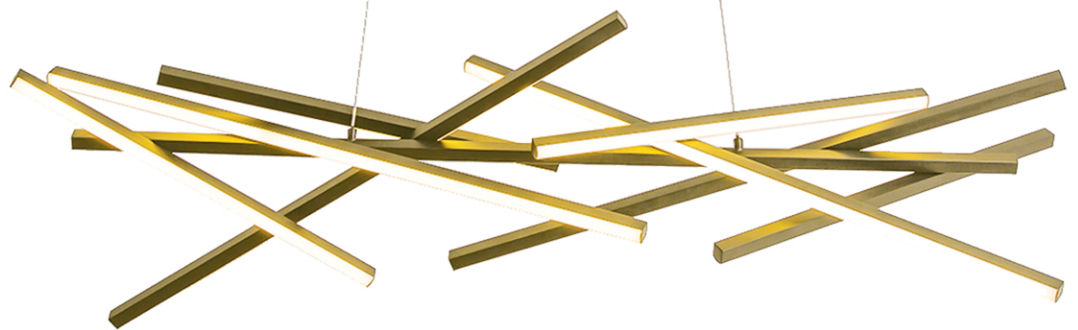

# CARLY

LED Horizontal Chandelier

CAY-5562LEDHC-MB

CAY-5562LEDHC-AGB

Item No.	Dimensions	No. of Bulbs	Bulb Type	Max. Wattage	CRI	Color Temperature	Lumens
CAY-5562LEDHC-AGB	10.75H" x 55W" x 13.75D" - 8 lbs.	1	LED	62W	90+	3000K	6240(Initial) 3175(Delivered)
CAY-5562LEDHC-MB	10.75H" x 55W" x 13.75D" - 8 lbs.	1	LED	62W	90+	3000K	6240(Initial) 3175(Delivered)

HARDWIRED

DIMMABLE

CABLE / CORD

HEIGHT ADJUSTABLE

SLOPED CEILING ADAPTABLE

\*Dimmable with select dimmers