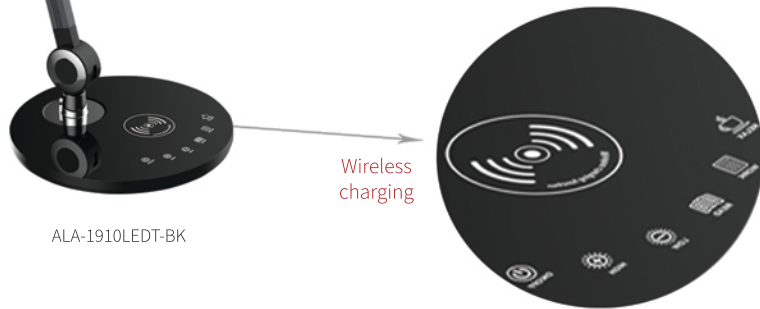

ALINA

ALA-1910LEDT-BK

DESK LAMPS

DLED-102-BK

132LEDT-BK

132LEDT-SV

Item No.	Dimensions	No. of Bulbs	Bulb Type	Wattage per LED	CRI	Color Temperature	Lumens
132LEDT-BK	16"H x 11"W x 7"D	1	LED	6W	80+	3500K	350
132LEDT-SV	16"H x 11"W x 7"D	1	LED	6W	80+	3500K	350
ALA-1910LEDT-BK	19.5"H x 22"W x 8"D	1	LED	10W	90+	3000K - 6000K	600
DLED-102-BK	28"H x 28"W x 4.5"D	1	LED	8W	80+	3000K	650

ALA-1910LEDT