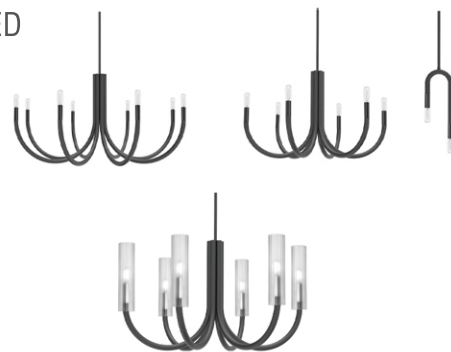

Matte Black
Gold

WAND

P. 161

Aged Brass
Matte Black
Matte Black/Aged Brass

WAND - CURVED

P. 166

Matte Black
Matte Black/Aged Brass

WILSON