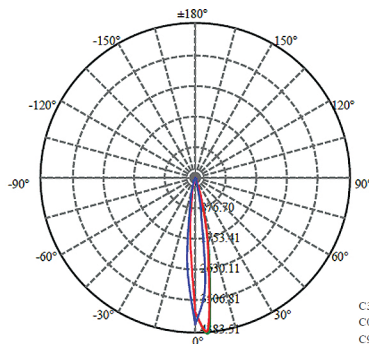

SMP-LED-8

Description:

- The SMP-LED-8 recessed gimbal is a fully recessed, dimmable, indoor LED fixture which integrates seamlessly into cabinetry
- Ideally suited for kitchen or bathroom cabinetry, closets, home entertainment centres, retail windows and nightclubs
- ±25° adjustable gimbal allows light to be directed where needed
- Uses 4 x 2 watt Osram high power LEDs with full LED optics
- Produces 460 lumens of light while consuming only 8 watts of power
- These spotlights are perfect for creating an attractive and well-balanced display
- Using the appropriate wattage 24V DC constant voltage driver (purchased separately) and a Lutron MAELV-600 or Legrand ADTH700 dimmer will allow dimming to 10% of maximum output
- Available in three painted finishes one colour temperature. Custom finishes and different colour temperatures can be requested for projects requiring minimum 300 pieces

Data:

Output voltage 24V DC
 Input power 8W
 Output current 230mA
 Frequency 60Hz
 Min starting temp.-20°C(-4°F)
 CRI 80+
 CCT 3000°K*
 Lumens..... 460Lm

| | Center Beam LUX | Beam Width | |
|-----|-----------------|------------|-------|
| | | V | H |
| 2m | 953.78 lx | 50cm | 50cm |
| 4m | 238.45 lx | 100cm | 90cm |
| 6m | 105.98 lx | 140cm | 140cm |
| 8m | 59.61 lx | 190cm | 180cm |
| 10m | 38.15 lx | 240cm | 230cm |
| 12m | 26.49 lx | 290cm | 270cm |