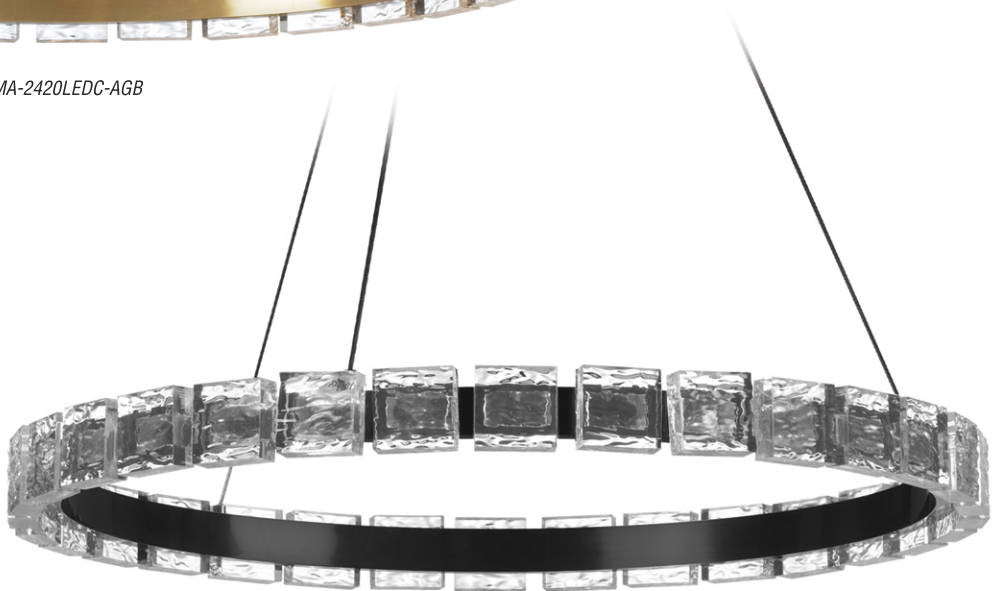

# CAMILA

20 Watt LED Chandelier  
with Textured Crystal Glass

CMA-2420LEDC-AGB

CMA-2420LEDC-MB

Item No.	Dimensions	No. of Bulbs	Bulb Type	Max. Wattage	CRI	Color Temperature	Lumens
CMA-2428LEDC-AGB	2H" x 24W" x 24D" - 12 lbs.	1	LED	28W	90+	3000K	1960(Initial) 1372(Delivered)
CMA-2428LEDC-MB	2H" x 24W" x 24D" - 12 lbs.	1	LED	28W	90+	3000K	1960(Initial) 1372(Delivered)

\*Dimmable with select dimmers