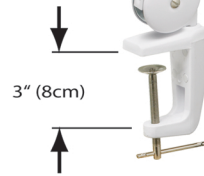

MAGNIFIER LAMPS

PORTABLE LAMPS

DMLED10-A-WH
DMLED10-A-5D-WH (5D Lens Included)

DMLED10-A-BK
DMLED10-A-5D-BK (5D Lens Included)

DLBC-200
Replacement louvre

3D
Optical quality
3 diopter replacement
magnifier lens

5D
Optical quality
5 diopter replacement
magnifier lens

A-WH
Heavy-duty industrial
clamp-on bracket

B-WH
Wall mounting bracket

C-WH
Permanent table
mounting bracket

34BUSH-AL
Aluminum bushing
Designed for surface mountin

PLUG-IN

Item No.	Dimensions	No. of Bulbs	Bulb Type	Max. Wattage	CRI	Color Temperature	Lumens
DMLED10-A-5D-BK	47"H x 9"W x 9"D - 8 lbs.	1	LED	8W	80+	3000K	760
DMLED10-A-5D-WH	47"H x 9"W x 9"D - 8 lbs.	1	LED	8W	80+	3000K	760
DMLED10-A-BK	47"H x 9"W x 9"D - 8 lbs.	1	LED	8W	80+	3000K	760
DMLED10-A-WH	47"H x 9"W x 9"D - 8 lbs.	1	LED	8W	80+	3000K	760