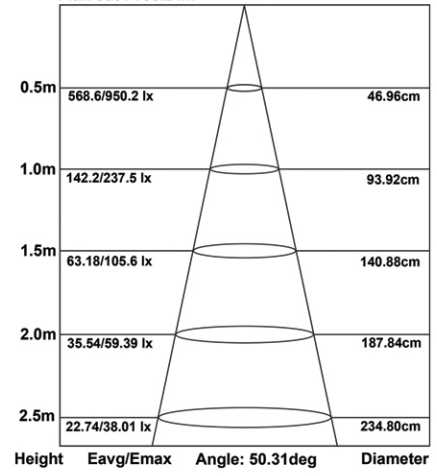

PLED-04

Description:

- The PLED-04 series is a stylish Cree, dimmable LED (COB) puck light for indoor use in cabinets, under cabinets, furniture, shelving, display cases and accent lighting.
- Using the chip on board (COB) technology eliminates visible dots in the light output.
- This product produces up to 314 lumens of light while consuming only 4.0 watts of power.
- Using the appropriate wattage 24V constant voltage driver (purchased separately) and a Lutron MAELV-600 or Legrand ADTH700 dimmer (purchased separately) will allow dimming to 10% of maximum output.
- The lights are available in a trio of finish options and one colour temperature. Custom finishes and different colour temperatures can be requested for projects requiring minimum 300 pieces.

Data:

Output voltage 24V DC
 Input power 4W
 Output current 159mA
 Frequency 60Hz
 Min starting temp. ...-20°C(-4°F)
 CRI 80+
 CCT 3000°K*
 Lumens..... 314Lm

Flux out : 106.2 lm

HARDWIRED PLUG-IN DIMMABLE