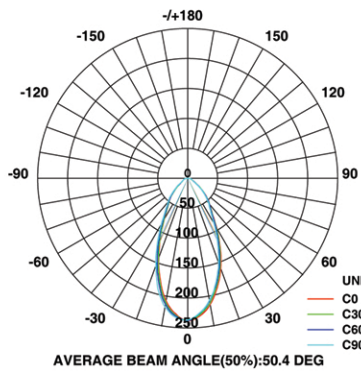

PLED-04

Description:

- The PLED-04 series is a stylish Cree, dimmable LED (COB) puck light for indoor use in cabinets, under cabinets, furniture, shelving, display cases and accent lighting.
- Using the chip on board (COB) technology eliminates visible dots in the light output.
- This product produces up to 314 lumens of light while consuming only 4.0 watts of power.
- Using the appropriate wattage 24V constant voltage driver (purchased separately) and a Lutron MAELV-600 or Legrand ADTH700 dimmer (purchased separately) will allow dimming to 10% of maximum output.
- The lights are available in a trio of finish options and one colour temperature. Custom finishes and different colour temperatures can be requested for projects requiring minimum 300 pieces.

Data:

Output voltage 24V DC
 Input power 4W
 Output current 159mA
 Frequency 60Hz
 Min starting temp. ...-20°C(-4°F)
 CRI 80+
 CCT 3000°K*
 Lumens..... 314Lm

Flux out : 106.2 lm

HARDWIRED PLUG-IN DIMMABLE