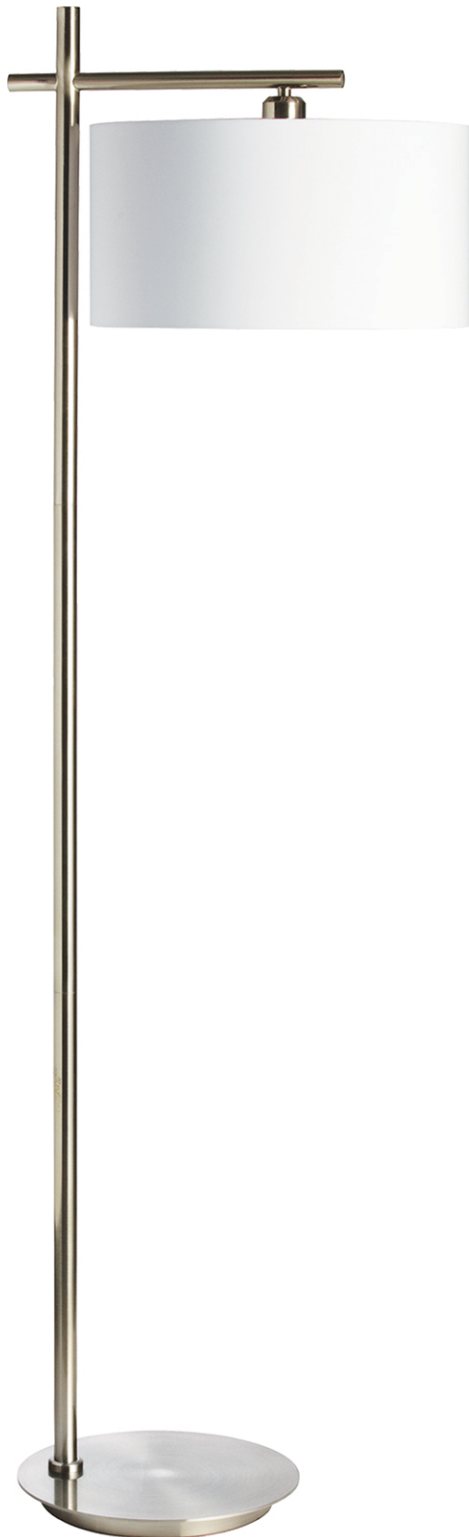

FLOOR AND TABLE LAMPS

These lamps combine elegant styling with modern utility.
Satin Chrome finish with White Linen drum shade to softly diffuse light.

PORTABLE LAMPS

131F-SC

131T-SC

Plug

USB Port

Item No.	Dimensions	No. of Bulbs	Bulb Type	Max. Wattage
131F-SC	62"H x 18.75"W x 14"D - 18 lbs.	1	E26	100W
131T-SC	26.5"H x 10"W x 14"D - 8 lbs.	1	E26	100W