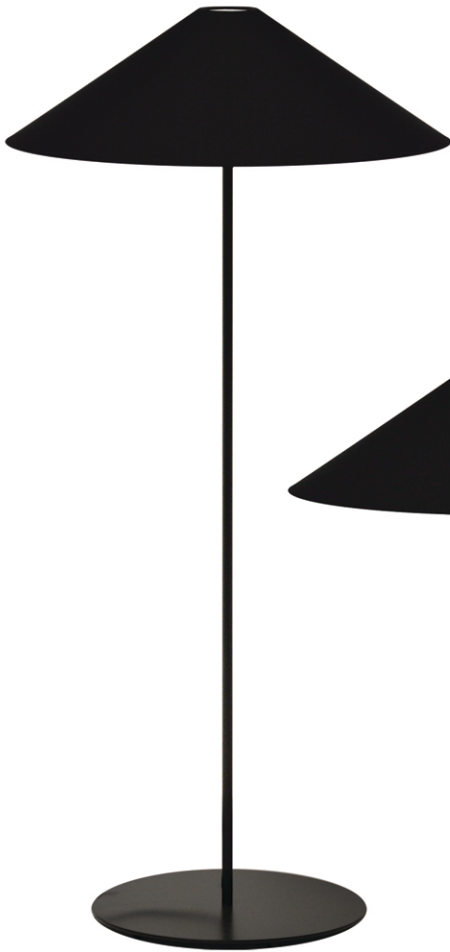

# MAINE

The Maine family floor lamps simple silhouette allows these lamps to seamlessly fit into any contemporary space

*Made in Canada*

PORTABLE LAMPS

MM241F-BK-797

MM241F-AGB-698

MM221F-BK-797

MM221F-AGB-790

Custom Options Available

Item No.	Dimensions	No. of Bulbs	Bulb Type	Max. Wattage
MM221F-AGB-790	61H" x 22W" x 22D" - 12 lbs.	1	E26	100W
MM221F-BK-797	61H" x 22W" x 22D" - 12 lbs.	1	E26	100W
MM241F-AGB-698	60.5H" x 28W" x 28D" - 12 lbs.	1	E26	100W
MM241F-BK-797	60.5H" x 28W" x 28D" - 12 lbs.	1	E26	100W