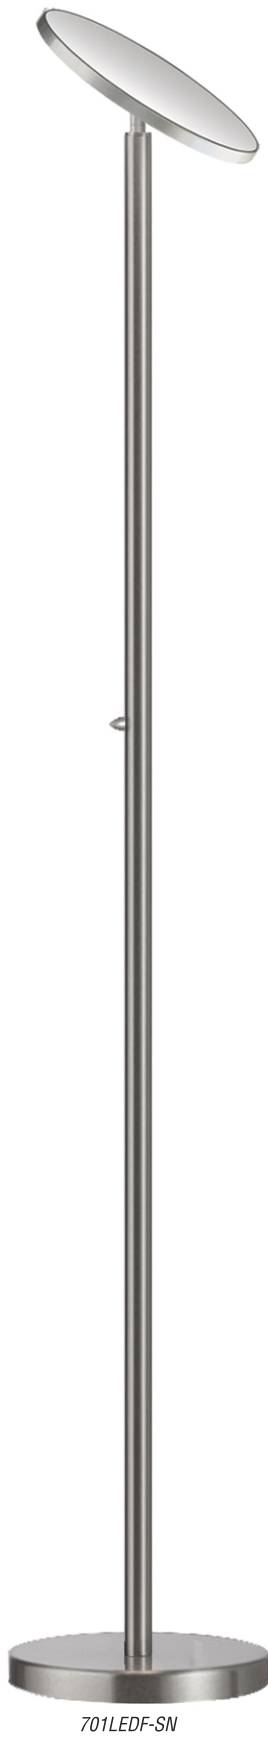

FRANCINE

PORTABLE LAMPS

701LEDF-SN

701LEDF-SB

FCE-1510LEDT-SB

FCE-1510LEDT-SN

PLUG-IN

DIMMABLE

Item No.	Dimensions	No. of Bulbs	Bulb Type	Max. Wattage	CR1	Color Temperature	Lumens
701LEDF-SB	72H" x 11.25W" x 11.25D" - 6 lbs.	1	LED	35W	80+	3000K	2600
701LEDF-SN	72H" x 11.25W" x 11.25D" - 6 lbs.	1	LED	35W	80+	3000K	2600
FCE-1510LEDT-SB	15.75H" x 8W" x 8D" - 4 lbs.	1	LED	10W	80+	3000K	1240(initial) 800(delivered)
FCE-1510LEDT-SN	15.75H" x 8W" x 8D" - 4 lbs.	1	LED	10W	80+	3000K	1240(initial) 800(delivered)