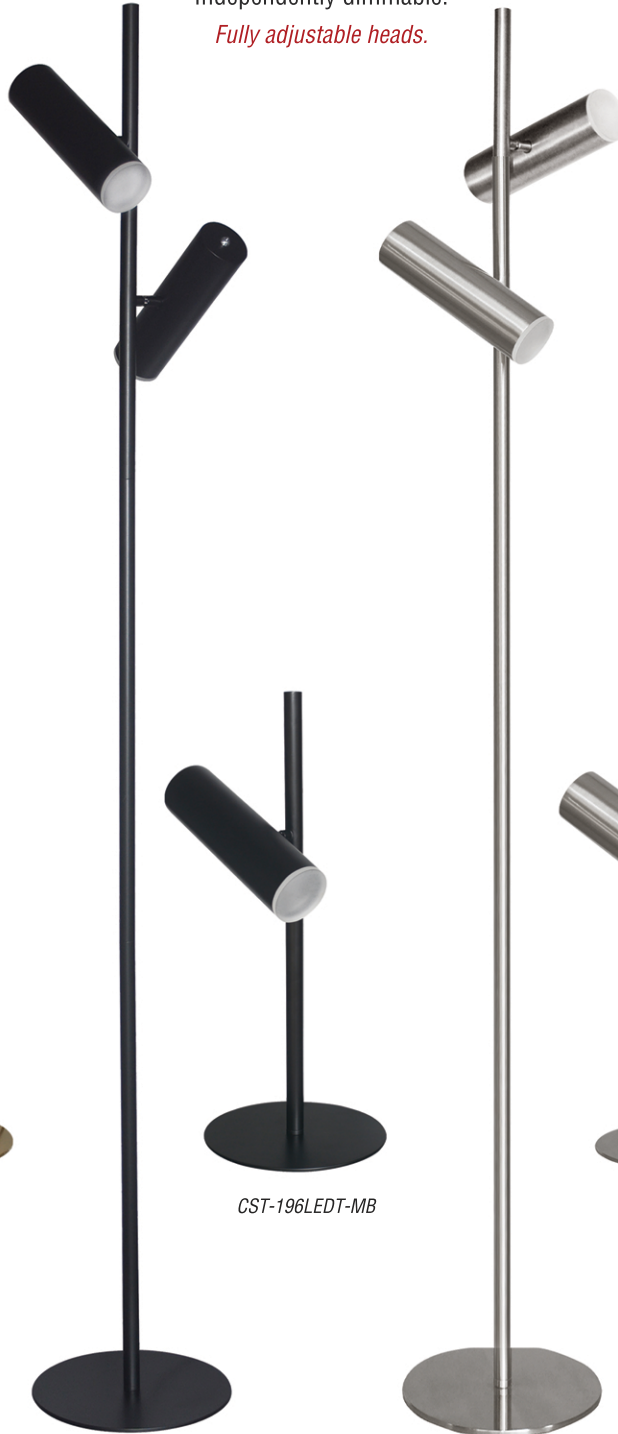

CONSTANCE

Independently dimmable.
Fully adjustable heads.

PORTABLE LAMPS

CST-6112LEDW-AGB

CST-6112LEDW-MB

CST-6112LEDW-SC

CST-196LEDT-AGB

CST-196LEDT-MB

CST-196LEDT-SC

CST-106LEDW-AGB

CST-106LEDW-MB

CST-106LEDW-SC

Item No.	Dimensions	No. of Bulbs	Bulb Type	Max. Wattage	CRI	Color Temperature	Lumens
CST-106LEDW-AGB	7.75H" x 2.5W" x 4.75D" - 2 lbs.	1	LED	6W	80+	3000K	565(Initial) 255(Delivered)
CST-106LEDW-MB	7.75H" x 2.5W" x 4.75D" - 2 lbs.	1	LED	6W	80+	3000K	565(Initial) 255(Delivered)
CST-106LEDW-SC	7.75H" x 2.5W" x 4.75D" - 2 lbs.	1	LED	6W	80+	3000K	565(Initial) 255(Delivered)
CST-196LEDT-AGB	19.75H" x 7.75W" x 7.75D" - 6 lbs.	1	LED	6W	80+	3000K	565(Initial) 265(Delivered)
CST-196LEDT-MB	19.75H" x 7.75W" x 7.75D" - 6 lbs.	1	LED	6W	80+	3000K	565(Initial) 265(Delivered)
CST-196LEDT-SC	19.75H" x 7.75W" x 7.75D" - 6 lbs.	1	LED	6W	80+	3000K	565(Initial) 265(Delivered)
CST-6112LEDW-AGB	61.75H" x 9W" x 9D" - 10 lbs.	2	LED	6W	80+	3000K	1091(Initial) 593(delivered)
CST-6112LEDW-MB	61.75H" x 9W" x 9D" - 10 lbs.	2	LED	6W	80+	3000K	1091(Initial) 593(delivered)
CST-6112LEDW-SC	61.75H" x 9W" x 9D" - 10 lbs.	2	LED	6W	80+	3000K	1091(Initial) 593(delivered)

HARDWIRED

Wall Lamp only

PLUG-IN

Floor and Table Lamp only

DIMMABLE