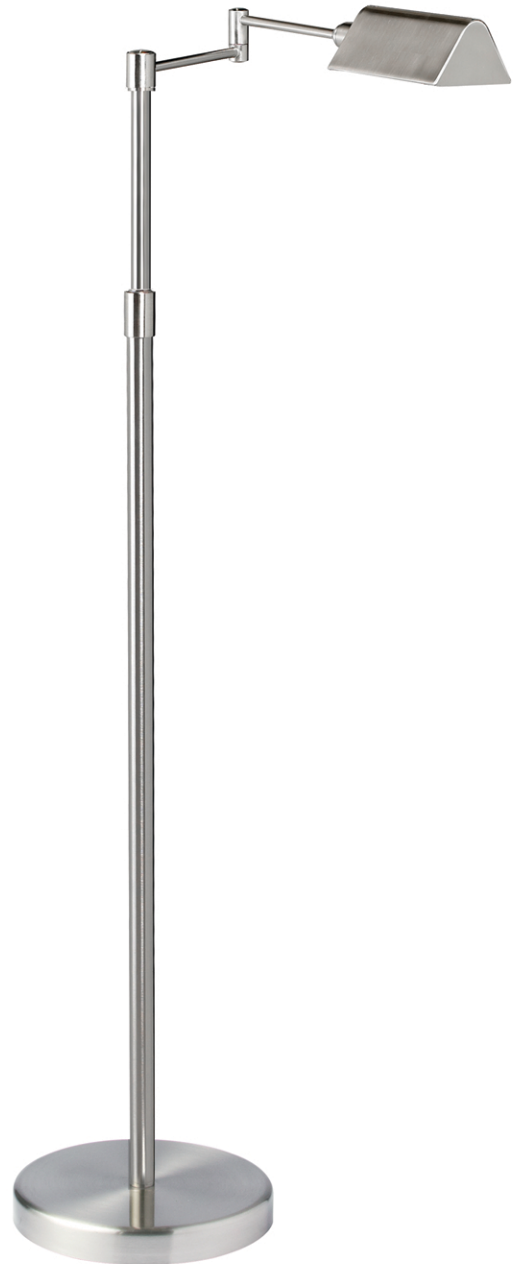

ADJUSTABLE LED LAMPS

Height Adjustable Floor Lamps

PORTABLE LAMPS

9257LEDF-BK

9257LEDF-SN

PLUG-IN

HEIGHT ADJUSTABLE

HORIZONTALLY ADJUSTABLE

Item No.	Dimensions	No. of Bulbs	Bulb Type	Max. Wattage	CRI	Color Temperature	Lumens
9257LEDF-BK	50.25"H x 23.25"W x 9"D - 7.5 lbs.	1	LED	9W	80+	3000K	765
9257LEDF-SN	50.25"H x 23.25"W x 9"D - 7.5 lbs.	1	LED	9W	80+	3000K	765