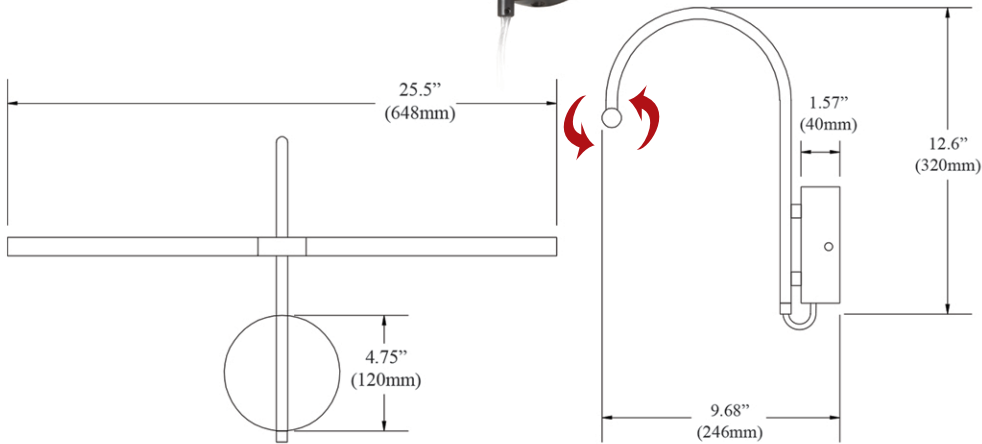

LED PICTURE LIGHTS

Rotating Heads

PICTURE LIGHTS

PICLED-152-MB

PICLED-152-MB

PICLED-242-MB

Plug in or Hardwire

| Item No. | Dimensions | No. of Bulbs | Bulb Type | Max. Wattage | CRI | Color Temperature | Lumens |
|---------------|-----------------------------------|--------------|-----------|--------------|-----|-------------------|--------|
| PICLED-152-MB | 12.75"H x 17.5"W x 8.5"D - 2 lbs. | 2 | LED | 6W | 80+ | 3000K | 250 |
| PICLED-242-MB | 12.75"H x 25.5"W x 8.5"D - 2 lbs. | 2 | LED | 10W | 80+ | 3000K | 450 |

PLUG-IN HARDWIRED HEIGHT ADJUSTABLE