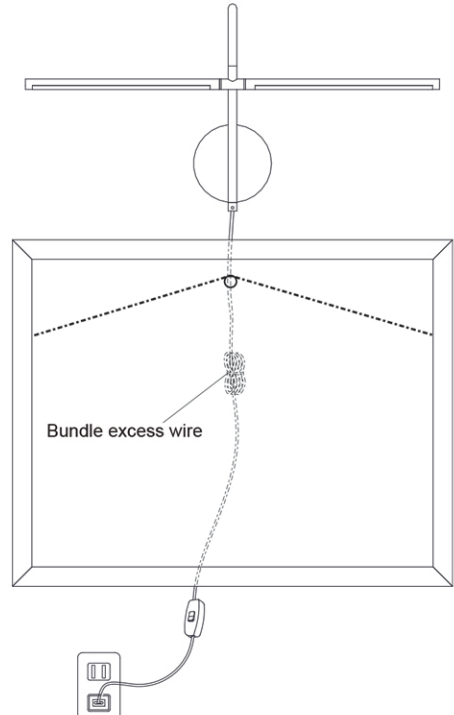

LED PICTURE LIGHTS

Rotating Heads

PICTURE LIGHTS

PICLED-152-MB

PICLED-152-MB

PICLED-242-MB

Plug in or Hardwire

| Item No. | Dimensions | No. of Bulbs | Bulb Type | Max. Wattage | CRI | Color Temperature | Lumens |
|---------------|-----------------------------------|--------------|-----------|--------------|-----|-------------------|--------|
| PICLED-152-MB | 12.75"H x 17.5"W x 8.5"D - 2 lbs. | 2 | LED | 6W | 80+ | 3000K | 250 |
| PICLED-242-MB | 12.75"H x 25.5"W x 8.5"D - 2 lbs. | 2 | LED | 10W | 80+ | 3000K | 450 |

PLUG-IN HARDWIRED HEIGHT ADJUSTABLE