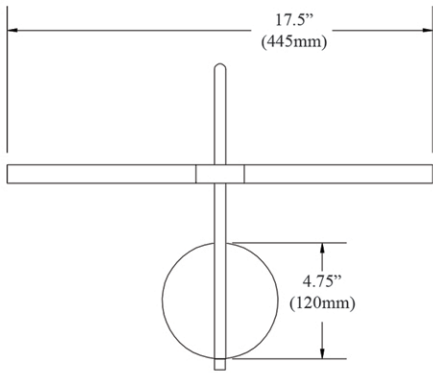

LED PICTURE LIGHTS

Rotating Heads

PICTURE LIGHTS

PICLED-152-MB

PICLED-152-MB

PICLED-242-MB

Plug in or Hardwire

| Item No. | Dimensions | No. of Bulbs | Bulb Type | Max. Wattage | CRI | Color Temperature | Lumens |
|---------------|-----------------------------------|--------------|-----------|--------------|-----|-------------------|--------|
| PICLED-152-MB | 12.75"H x 17.5"W x 8.5"D - 2 lbs. | 2 | LED | 6W | 80+ | 3000K | 250 |
| PICLED-242-MB | 12.75"H x 25.5"W x 8.5"D - 2 lbs. | 2 | LED | 10W | 80+ | 3000K | 450 |

PLUG-IN HARDWIRED HEIGHT ADJUSTABLE