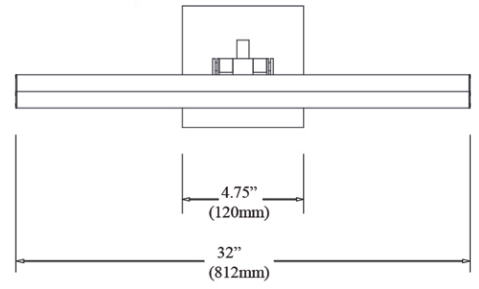

PIC222-24LED-SC

PIC222-32LED-SC

PLUG-IN

HARDWIRED

DIMMABLE

HEIGHT ADJUSTABLE

Item No.	Dimensions	No. of Bulbs	Bulb Type	Max. Wattage	CRI	Color Temperature	Lumens
PIC222-24LED-AGB	2.75H" x 24W" x 9D" - 4 lbs.	3	LED	30W	90+	2700K-3500K	2100
PIC222-24LED-MB	2.75H" x 24W" x 9D" - 4 lbs.	3	LED	30W	90+	2700K-3500K	2100
PIC222-24LED-SC	2.75H" x 24W" x 9D" - 4 lbs.	3	LED	30W	90+	2700K-3500K	2100
PIC222-32LED-AGB	2.75H" x 32W" x 9D" - 7 lbs.	4	LED	40W	90+	2700K-3500K	2800
PIC222-32LED-MB	2.75H" x 32W" x 9D" - 7 lbs.	4	LED	40W	90+	2700K-3500K	2800
PIC222-32LED-SC	2.75H" x 32W" x 9D" - 7 lbs.	4	LED	40W	90+	2700K-3500K	2800