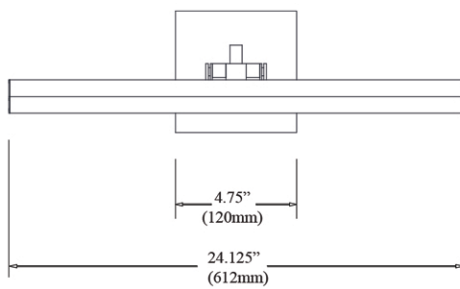

PIC222-24LED-SC

PIC222-32LED-SC

PLUG-IN

HARDWIRED

DIMMABLE

HEIGHT ADJUSTABLE

Item No.	Dimensions	No. of Bulbs	Bulb Type	Max. Wattage	CRI	Color Temperature	Lumens
PIC222-24LED-AGB	2.75H" x 24W" x 9D" - 4 lbs.	3	LED	30W	90+	2700K-3500K	2100
PIC222-24LED-MB	2.75H" x 24W" x 9D" - 4 lbs.	3	LED	30W	90+	2700K-3500K	2100
PIC222-24LED-SC	2.75H" x 24W" x 9D" - 4 lbs.	3	LED	30W	90+	2700K-3500K	2100
PIC222-32LED-AGB	2.75H" x 32W" x 9D" - 7 lbs.	4	LED	40W	90+	2700K-3500K	2800
PIC222-32LED-MB	2.75H" x 32W" x 9D" - 7 lbs.	4	LED	40W	90+	2700K-3500K	2800
PIC222-32LED-SC	2.75H" x 32W" x 9D" - 7 lbs.	4	LED	40W	90+	2700K-3500K	2800