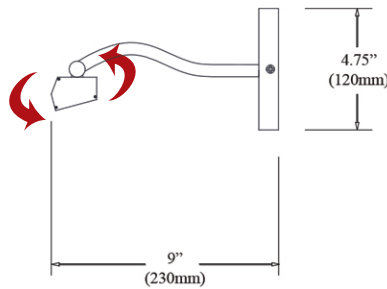

LEONARDO

LED picture lights.

Plug in or Hardwire

PICTURE LIGHTS

PIC222-24LED-AGB

PIC222-32LED-AGB

PIC222-24LED-MB

PIC222-32LED-MB

PIC222-24LED-SC

PIC222-32LED-SC

PLUG-IN

HARDWIRED

DIMMABLE

HEIGHT ADJUSTABLE

Item No.	Dimensions	No. of Bulbs	Bulb Type	Max. Wattage	CRI	Color Temperature	Lumens
PIC222-24LED-AGB	2.75H" x 24W" x 9D" - 4 lbs.	3	LED	30W	90+	2700K-3500K	2100
PIC222-24LED-MB	2.75H" x 24W" x 9D" - 4 lbs.	3	LED	30W	90+	2700K-3500K	2100
PIC222-24LED-SC	2.75H" x 24W" x 9D" - 4 lbs.	3	LED	30W	90+	2700K-3500K	2100
PIC222-32LED-AGB	2.75H" x 32W" x 9D" - 7 lbs.	4	LED	40W	90+	2700K-3500K	2800
PIC222-32LED-MB	2.75H" x 32W" x 9D" - 7 lbs.	4	LED	40W	90+	2700K-3500K	2800
PIC222-32LED-SC	2.75H" x 32W" x 9D" - 7 lbs.	4	LED	40W	90+	2700K-3500K	2800