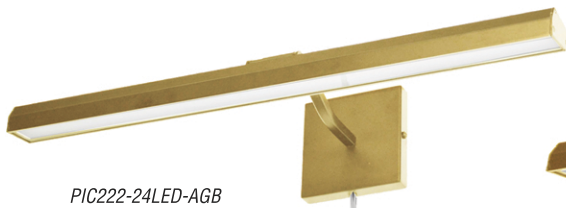

LEONARDO

LED picture lights.

Plug in or Hardwire

PICTURE LIGHTS

PIC222-24LED-AGB

PIC222-32LED-AGB

PIC222-24LED-MB

PIC222-32LED-MB

PIC222-24LED-SC

PIC222-32LED-SC

PLUG-IN

HARDWIRED

DIMMABLE

HEIGHT ADJUSTABLE

Item No.	Dimensions	No. of Bulbs	Bulb Type	Max. Wattage	CRI	Color Temperature	Lumens
PIC222-24LED-AGB	2.75H" x 24W" x 9D" - 4 lbs.	3	LED	30W	90+	2700K-3500K	2100
PIC222-24LED-MB	2.75H" x 24W" x 9D" - 4 lbs.	3	LED	30W	90+	2700K-3500K	2100
PIC222-24LED-SC	2.75H" x 24W" x 9D" - 4 lbs.	3	LED	30W	90+	2700K-3500K	2100
PIC222-32LED-AGB	2.75H" x 32W" x 9D" - 7 lbs.	4	LED	40W	90+	2700K-3500K	2800
PIC222-32LED-MB	2.75H" x 32W" x 9D" - 7 lbs.	4	LED	40W	90+	2700K-3500K	2800
PIC222-32LED-SC	2.75H" x 32W" x 9D" - 7 lbs.	4	LED	40W	90+	2700K-3500K	2800

*Dimmable with select dimmers

*Includes optional coloured "JELL"