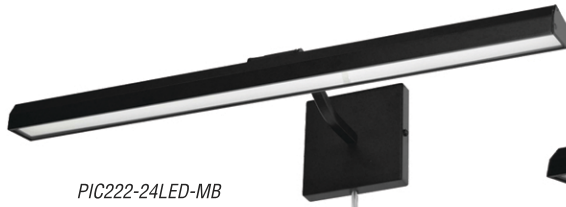

LEONARDO

LED picture lights.

Plug in or Hardwire

PICTURE LIGHTS

PIC222-24LED-AGB

PIC222-32LED-AGB

PIC222-24LED-MB

PIC222-32LED-MB

PIC222-24LED-SC

PIC222-32LED-SC

PLUG-IN

HARDWIRED

DIMMABLE

HEIGHT ADJUSTABLE

Item No.	Dimensions	No. of Bulbs	Bulb Type	Max. Wattage	CRI	Color Temperature	Lumens
PIC222-24LED-AGB	2.75H" x 24W" x 9D" - 4 lbs.	3	LED	30W	90+	2700K-3500K	2100
PIC222-24LED-MB	2.75H" x 24W" x 9D" - 4 lbs.	3	LED	30W	90+	2700K-3500K	2100
PIC222-24LED-SC	2.75H" x 24W" x 9D" - 4 lbs.	3	LED	30W	90+	2700K-3500K	2100
PIC222-32LED-AGB	2.75H" x 32W" x 9D" - 7 lbs.	4	LED	40W	90+	2700K-3500K	2800
PIC222-32LED-MB	2.75H" x 32W" x 9D" - 7 lbs.	4	LED	40W	90+	2700K-3500K	2800
PIC222-32LED-SC	2.75H" x 32W" x 9D" - 7 lbs.	4	LED	40W	90+	2700K-3500K	2800

*Dimmable with select dimmers

*Includes optional coloured "JELL"