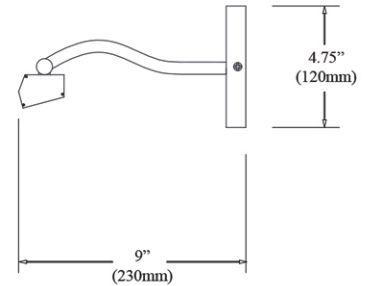

LEONARDO

LED picture lights.

Plug in or Hardwire

PIC222-16LED-AGB

PIC222-16LED-MB

Item No.	Dimensions	No. of Bulbs	Bulb Type	Max. Wattage	CRI	Color Temperature	Lumens
PIC222-16LED-AGB	2.75"H x 16.25"W x 9"D - 2 lbs.	2	LED	20W	90+	2700K-3500K	1400
PIC222-16LED-MB	2.75"H x 16.25"W x 9"D - 2 lbs.	2	LED	20W	90+	2700K-3500K	1400