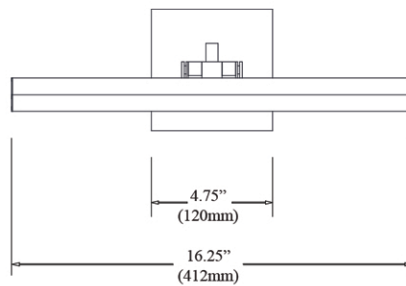

LEONARDO

LED picture lights.

Plug in or Hardwire

PIC222-16LED-AGB

PIC222-16LED-MB

Item No.	Dimensions	No. of Bulbs	Bulb Type	Max. Wattage	CRI	Color Temperature	Lumens
PIC222-16LED-AGB	2.75"H x 16.25"W x 9"D - 2 lbs.	2	LED	20W	90+	2700K-3500K	1400
PIC222-16LED-MB	2.75"H x 16.25"W x 9"D - 2 lbs.	2	LED	20W	90+	2700K-3500K	1400