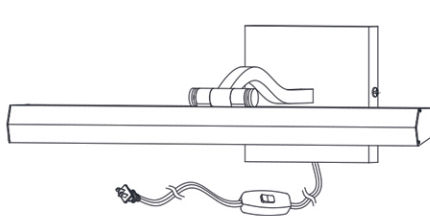

LEONARDO

LED picture lights.

Plug in or Hardwire

PIC222-16LED-AGB

PIC222-16LED-MB

Item No.	Dimensions	No. of Bulbs	Bulb Type	Max. Wattage	CRI	Color Temperature	Lumens
PIC222-16LED-AGB	2.75"H x 16.25"W x 9"D - 2 lbs.	2	LED	20W	90+	2700K-3500K	1400
PIC222-16LED-MB	2.75"H x 16.25"W x 9"D - 2 lbs.	2	LED	20W	90+	2700K-3500K	1400

*Includes optional coloured "JELL"

*Dimmable with select dimmers