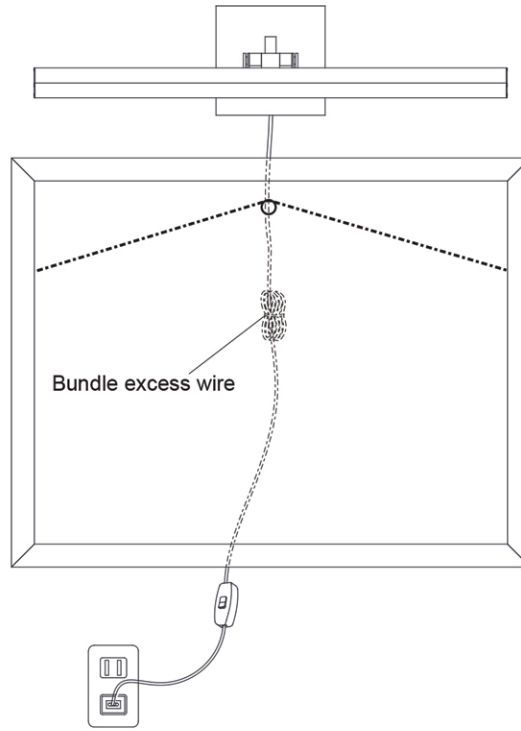

LEONARDO

LED picture lights.

Plug in or Hardwire

PIC222-16LED-AGB

PIC222-16LED-MB

Item No.	Dimensions	No. of Bulbs	Bulb Type	Max. Wattage	CRI	Color Temperature	Lumens
PIC222-16LED-AGB	2.75"H x 16.25"W x 9"D - 2 lbs.	2	LED	20W	90+	2700K-3500K	1400
PIC222-16LED-MB	2.75"H x 16.25"W x 9"D - 2 lbs.	2	LED	20W	90+	2700K-3500K	1400