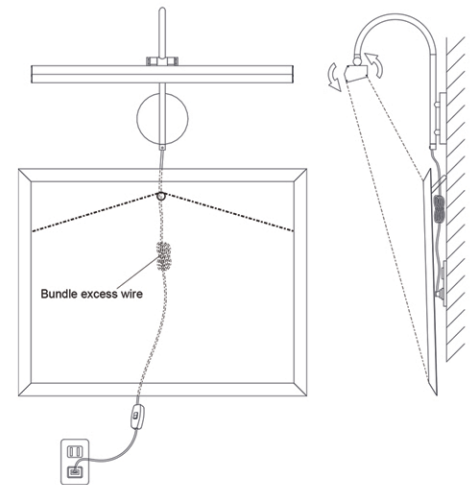

# LED PICTURE LIGHTS

Plug in or Hardwire

PICTURE LIGHTS

PIC120-16LED-AGB

PIC120-23LED-AGB

Item No.	Dimensions	No. of Bulbs	Bulb Type	Max. Wattage	CRI	Color Temperature	Lumens
PIC120-16LED-AGB	14.5"H x 16.25"W x 9.75"D - 2 lbs.	2	LED	24W	90+	3500K	576
PIC120-23LED-AGB	14.5"H x 24.125"W x 9.75"D - 3 lbs.	3	LED	30W	90+	3500K	648

\*Includes optional coloured "JELL"

\*Dimmable with select dimmers