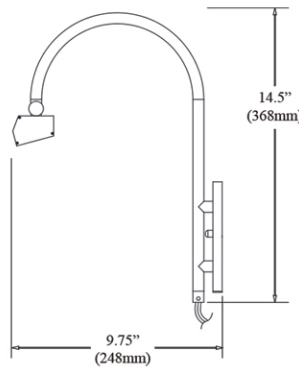

# LED PICTURE LIGHTS

Plug in or Hardwire

PICTURE LIGHTS

PIC120-16LED-AGB

PIC120-23LED-AGB

Item No.	Dimensions	No. of Bulbs	Bulb Type	Max. Wattage	CRI	Color Temperature	Lumens
PIC120-16LED-AGB	14.5"H x 16.25"W x 9.75"D - 2 lbs.	2	LED	24W	90+	3500K	576
PIC120-23LED-AGB	14.5"H x 24.125"W x 9.75"D - 3 lbs.	3	LED	30W	90+	3500K	648