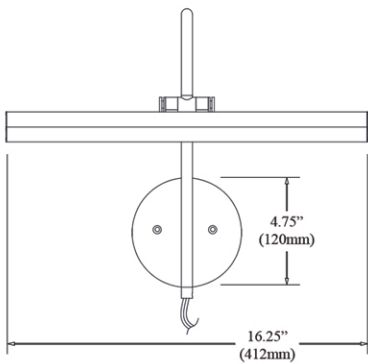

# LED PICTURE LIGHTS

Plug in or Hardwire

PICTURE LIGHTS

PIC120-16LED-AGB

PIC120-23LED-AGB

Item No.	Dimensions	No. of Bulbs	Bulb Type	Max. Wattage	CRI	Color Temperature	Lumens
PIC120-16LED-AGB	14.5"H x 16.25"W x 9.75"D - 2 lbs.	2	LED	24W	90+	3500K	576
PIC120-23LED-AGB	14.5"H x 24.125"W x 9.75"D - 3 lbs.	3	LED	30W	90+	3500K	648