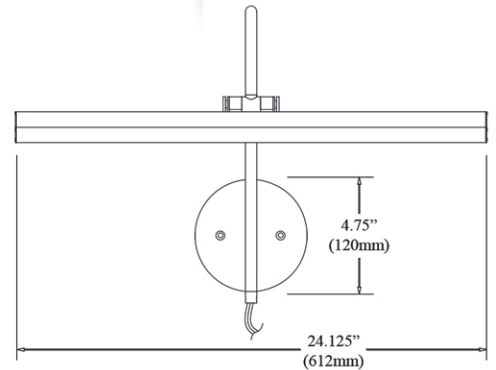

# LED PICTURE LIGHTS

Plug in or Hardwire

PICTURE LIGHTS

PIC120-16LED-AGB

PIC120-23LED-AGB

Item No.	Dimensions	No. of Bulbs	Bulb Type	Max. Wattage	CRI	Color Temperature	Lumens
PIC120-16LED-AGB	14.5"H x 16.25"W x 9.75"D - 2 lbs.	2	LED	24W	90+	3500K	576
PIC120-23LED-AGB	14.5"H x 24.125"W x 9.75"D - 3 lbs.	3	LED	30W	90+	3500K	648