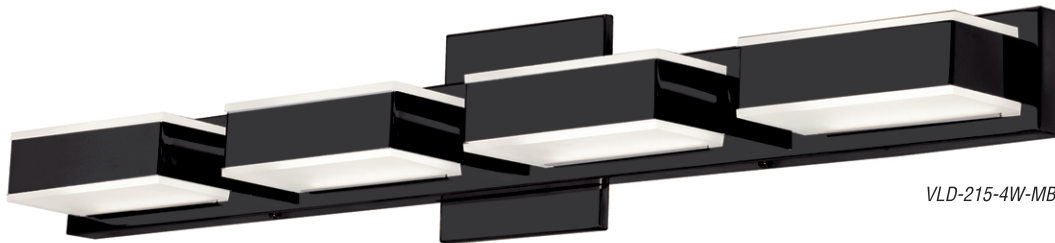

# VIOLA

Viola bathroom vanity LED lights bring glitz and glamour to bathroom lighting. Composed of metal and acrylic, They are versatile and fit flawlessly into any modern décor.  
Matte Black Finish.

VANITY LIGHTS

VLD-215-3W-MB

VLD-215-1W-MB

VLD-215-4W-MB

VLD-215-5W-MB

HARDWIRED

DIMMABLE

UP or DOWN  
FACING

Item No.	Dimensions	No. of Bulbs	Bulb Type	Max. Wattage	CRI	Color Temperature	Lumens
VLD-215-1W-MB	4.5"H x 6"W x 4.75"D - 4 lbs.	1	LED	5W	80+	3000K	400
VLD-215-3W-MB	4.5"H x 20"W x 4.75"D - 6 lbs.	3	LED	15W	80+	3000K	1200
VLD-215-4W-MB	4.5"H x 26.7"W x 4.75"D - 8 lbs.	4	LED	20W	80+	3000K	1600
VLD-215-5W-MB	4.5"H x 32.5"W x 4.75"D - 12 lbs.	5	LED	25W	80+	3000K	2000

\*Dimmable with select dimmers