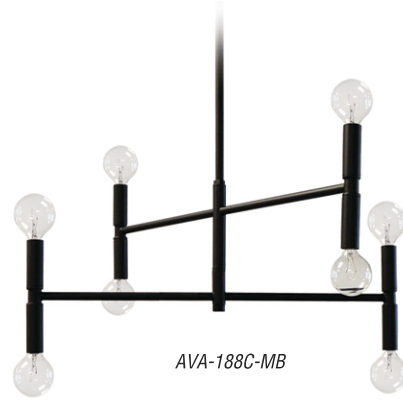

AVA

The Ava Chandelier brings modern lighting to a new level with its unique design and functionality. Place over the dining table to make a statement or throughout a restaurant to compliment a theme.

All Arms Adjustable

Item No.	Dimensions	No. of Bulbs	Bulb Type	Max. Wattage
AVA-188C-MB	12"H x 18"W x 18"D - 6 lbs.	8	E12	60W
AVA-2012C-MB	15"H x 20.8"W x 20.8"D - 8 lbs.	12	E12	60W
AVA-3012C-MB	15"H x 30"W x 30"D - 10 lbs.	12	E12	60W
AVA-3012C-VB	15"H x 30"W x 30"D - 10 lbs.	12	E12	60W
AVA-4012C-MB	18"H x 40"W x 40"D - 12 lbs.	12	E12	60W

HARDWIRED

DIMMABLE

COMPATIBLE

FRACTIONAL RODS

SLOPED CEILING ADAPTABLE

HEIGHT ADJUSTABLE