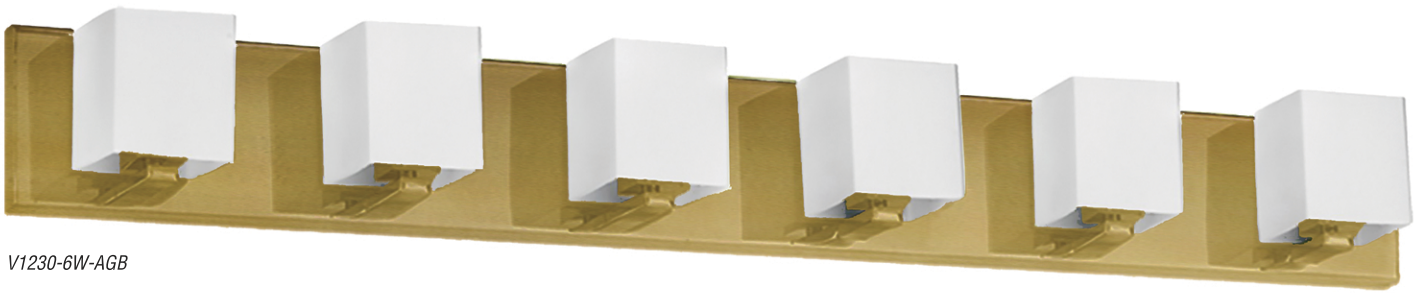

VERONA

Aged Brass Finish

V1230-1W-AGB

V1230-6W-AGB

Item No.	Dimensions	No. of Bulbs	Bulb Type	Max. Wattage
V1230-1W-AGB	4.5"H x 4.5"W x 4"D - 2 lbs.	1	G9	60W
V1230-6W-AGB	4.5"H x 35.5"W x 4"D - 18 lbs.	6	G9	60W