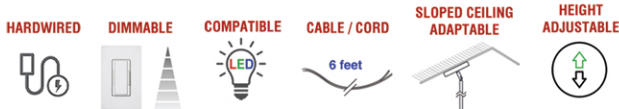

698

697

797

Custom Options Available

Item No.	Dimensions	No. of Bulbs	Bulb Type	Max. Wattage	CRI	Color Temperature	Lumens
AUB-R5030HP-AGB-(Fabric #)	5"H x 51"W x 4"D - 5 lbs.	1	LED	30W	90+	3000K	2030
AUB-R5030HP-MB-(Fabric #)	5"H x 51"W x 4"D - 5 lbs.	1	LED	30W	90+	3000K	2030