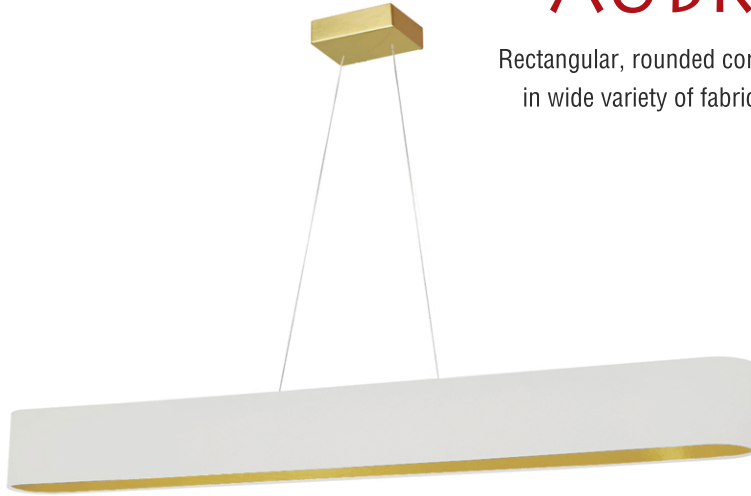

AUBREY

Rectangular, rounded corner shades
in wide variety of fabric choices.

AUB-R5030HP-AGB-692

AUB-R5030HP-MB-797

AUB-R5030HP-MB-697

AUB-R5030HP-MB-698

FABRIC:

692

698

697

797

Custom Options Available

Item No.	Dimensions	No. of Bulbs	Bulb Type	Max. Wattage	CRI	Color Temperature	Lumens
AUB-R5030HP-AGB-(Fabric #)	5"H x 51"W x 4"D - 5 lbs.	1	LED	30W	90+	3000K	2030
AUB-R5030HP-MB-(Fabric #)	5"H x 51"W x 4"D - 5 lbs.	1	LED	30W	90+	3000K	2030