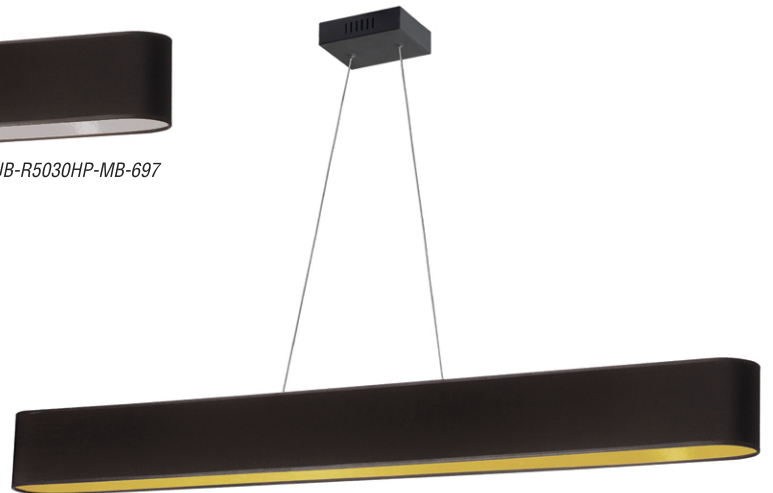

AUBREY

Rectangular, rounded corner shades
in wide variety of fabric choices.

AUB-R5030HP-AGB-692

AUB-R5030HP-MB-797

AUB-R5030HP-MB-697

AUB-R5030HP-MB-698

FABRIC:

692

698

697

797

Custom Options Available

Item No.	Dimensions	No. of Bulbs	Bulb Type	Max. Wattage	CRI	Color Temperature	Lumens
AUB-R5030HP-AGB-(Fabric #)	5"H x 51"W x 4"D - 5 lbs.	1	LED	30W	90+	3000K	2030
AUB-R5030HP-MB-(Fabric #)	5"H x 51"W x 4"D - 5 lbs.	1	LED	30W	90+	3000K	2030

*Dimmable with select dimmers