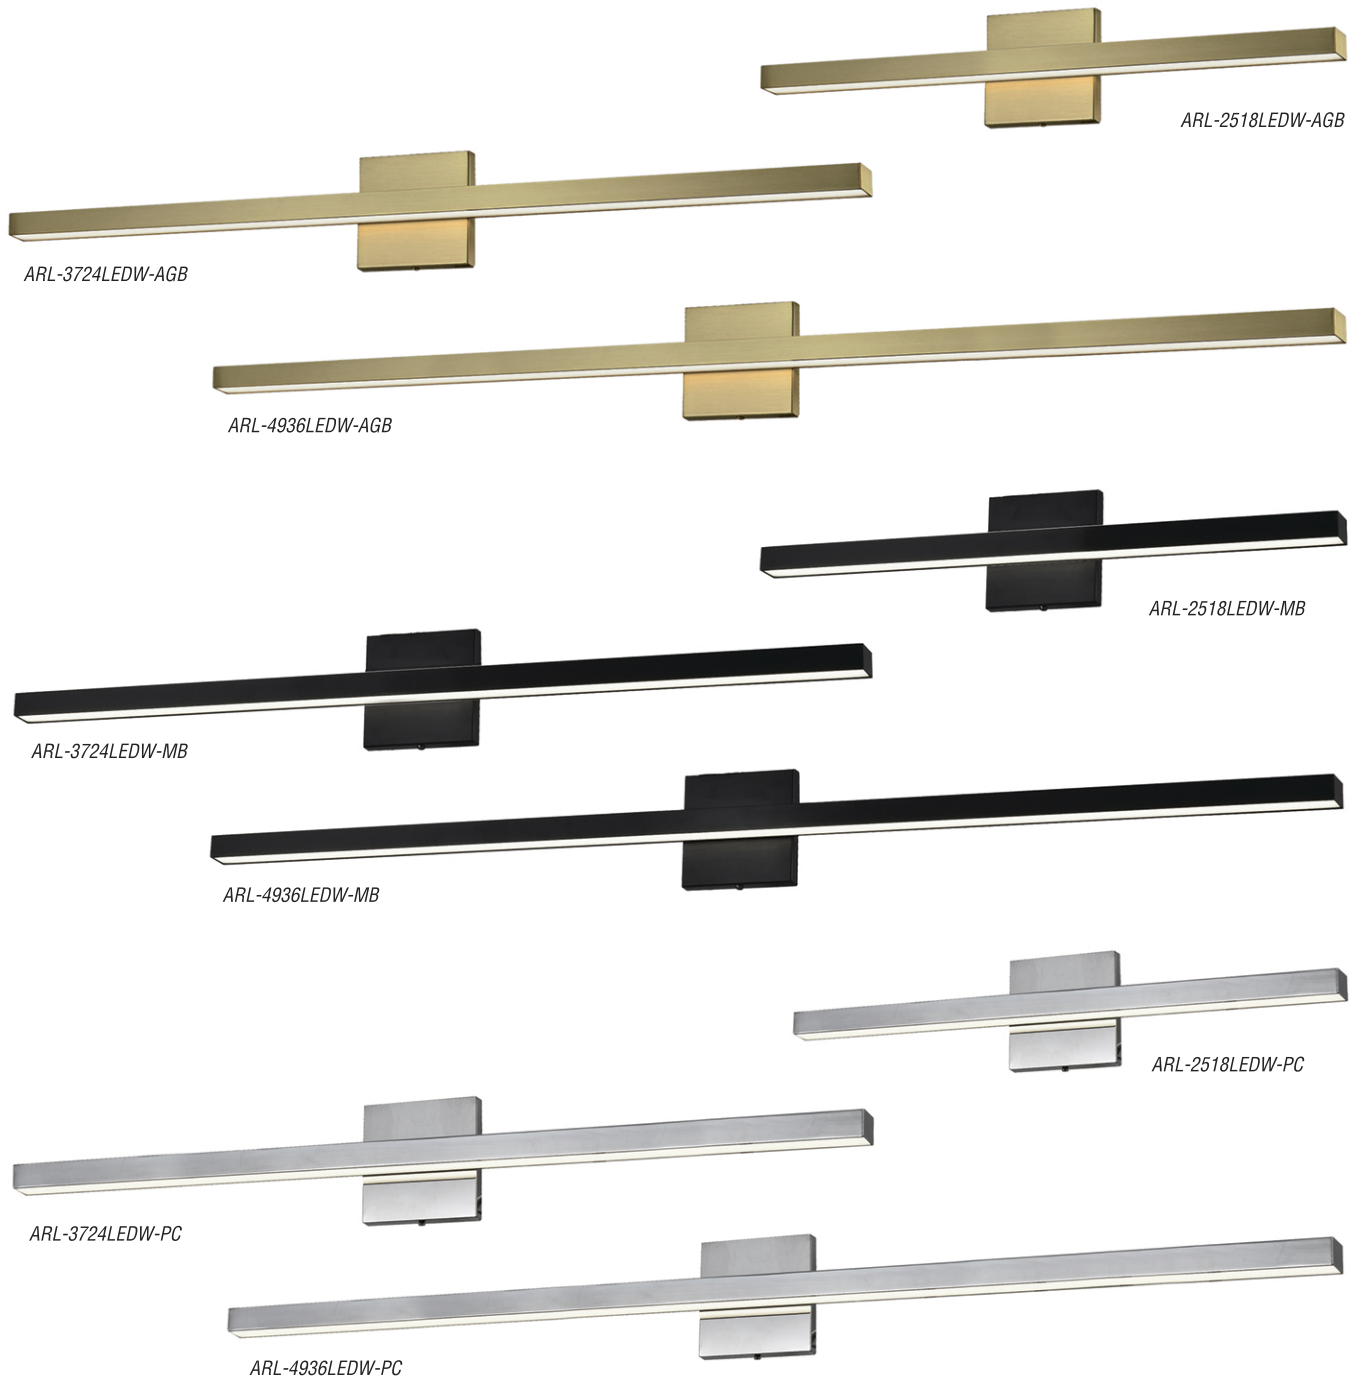

# ARANDEL VANITY

A sleek metal frame of Arandel vanity, houses integrated LEDs that are gently diffused through frosted glass and illuminate your wall with a focused beam.

VANITY LIGHTS

Item No.	Dimensions	No. of Bulbs	Bulb Type	Max. Wattage per Arm	CRI	Color Temperature	Lumens
ARL-2518LEDW-AGB	4.75"H x 1.5"W x 23.75"D - 2 lbs.	1	LED	18W	90+	3000K	1440
ARL-2518LEDW-MB	4.75"H x 1.5"W x 23.75"D - 2 lbs.	1	LED	18W	90+	3000K	1440
ARL-2518LEDW-PC	4.75"H x 1.5"W x 23.75"D - 2 lbs.	1	LED	18W	90+	3000K	1440
ARL-3724LEDW-AGB	4.75"H x 1.5"W x 35.5"D - 3 lbs.	1	LED	24W	90+	3000K	1920
ARL-3724LEDW-MB	4.75"H x 1.5"W x 35.5"D - 3 lbs.	1	LED	24W	90+	3000K	1920
ARL-3724LEDW-PC	4.75"H x 1.5"W x 35.5"D - 3 lbs.	1	LED	24W	90+	3000K	1920
ARL-4936LEDW-AGB	4.75"H x 1.5"W x 47.5"D - 4 lbs.	1	LED	36W	90+	3000K	2880
ARL-4936LEDW-MB	4.75"H x 1.5"W x 47.5"D - 4 lbs.	1	LED	36W	90+	3000K	2880
ARL-4936LEDW-PC	4.75"H x 1.5"W x 47.5"D - 4 lbs.	1	LED	36W	90+	3000K	2880

\*Dimmable with select dimmers