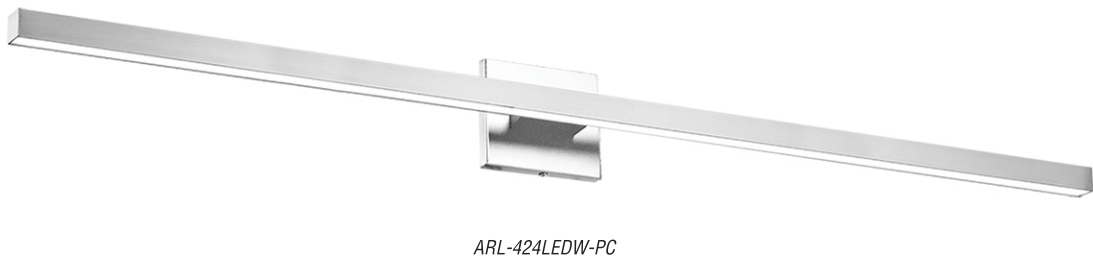

ARANDEL

Wall sconce in Polished Chrome finish.
Family extension
4" extension from the wall

SCONCES

Item No.	Dimensions	No. of Bulbs	Bulb Type	Max. Wattage	CRI	Color Temperature	Lumens
ARL-418LEDW-PC	4.75H" x 23.75W" x 4D" - 2 lbs.	1	LED	18W	90+	3000K	1440(Initial) 900(Delivered)
ARL-424LEDW-PC	4.75H" x 35.5W" x 4D" - 3 lbs.	1	LED	24W	90+	3000K	1920(Initial) 1300(Delivered)
ARL-436LEDW-PC	4.75H" x 47.5W" x 4D" - 4 lbs.	1	LED	36W	90+	3000K	2880(Initial) 1950(Delivered)

*Dimmable with select dimmers