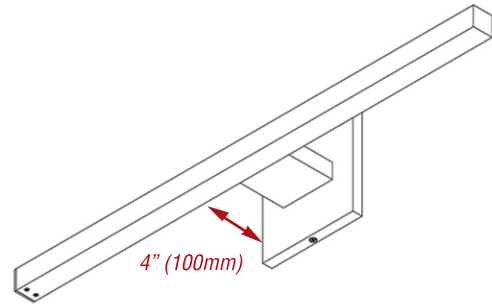

ARANDEL

Wall sconce in Polished Chrome finish.
Family extension
4" extension from the wall

SCONCES

Item No.	Dimensions	No. of Bulbs	Bulb Type	Max. Wattage	CRI	Color Temperature	Lumens
ARL-418LEDW-PC	4.75H" x 23.75W" x 4D" - 2 lbs.	1	LED	18W	90+	3000K	1440(Initial) 900(Delivered)
ARL-424LEDW-PC	4.75H" x 35.5W" x 4D" - 3 lbs.	1	LED	24W	90+	3000K	1920(Initial) 1300(Delivered)
ARL-436LEDW-PC	4.75H" x 47.5W" x 4D" - 4 lbs.	1	LED	36W	90+	3000K	2880(Initial) 1950(Delivered)