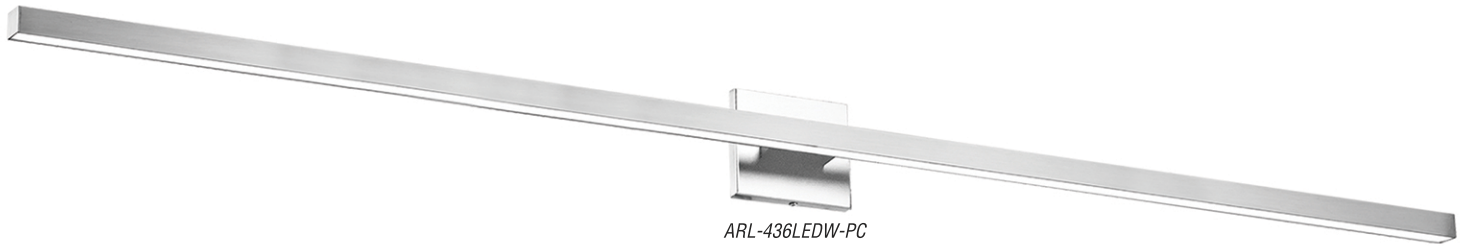

ARANDEL

Wall sconce in Polished Chrome finish.
Family extension
4" extension from the wall

SCONCES

Item No.	Dimensions	No. of Bulbs	Bulb Type	Max. Wattage	CRI	Color Temperature	Lumens
ARL-418LEDW-PC	4.75H" x 23.75W" x 4D" - 2 lbs.	1	LED	18W	90+	3000K	1440(Initial) 900(Delivered)
ARL-424LEDW-PC	4.75H" x 35.5W" x 4D" - 3 lbs.	1	LED	24W	90+	3000K	1920(Initial) 1300(Delivered)
ARL-436LEDW-PC	4.75H" x 47.5W" x 4D" - 4 lbs.	1	LED	36W	90+	3000K	2880(Initial) 1950(Delivered)

*Dimmable with select dimmers