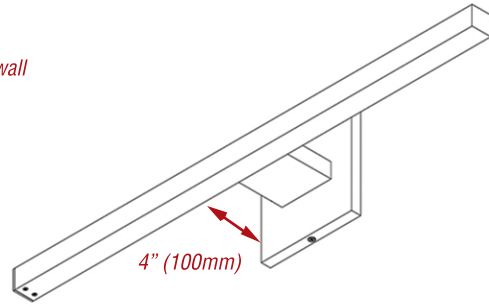

ARANDEL

Wall sconce in Aged Brass finish.
 Family extension
4" extension from the wall

ARL-436LEDW-AGB

ARL-424LEDW-AGB

ARL-418LEDW-AGB

Item No.	Dimensions	No. of Bulbs	Bulb Type	Max. Wattage	CRI	Color Temperature	Lumens
ARL-418LEDW-AGB	4.75H" x 23.75W" x 4D" - 2 lbs.	1	LED	18W	90+	3000K	1440(Initial) 850(Delivered)
ARL-424LEDW-AGB	4.75H" x 35.5W" x 4D" - 3 lbs.	1	LED	24W	90+	3000K	1920(Initial) 1250(Delivered)
ARL-436LEDW-AGB	4.75H" x 47.5W" x 4D" - 4 lbs.	1	LED	36W	90+	3000K	2880(Initial) 1870(Delivered)