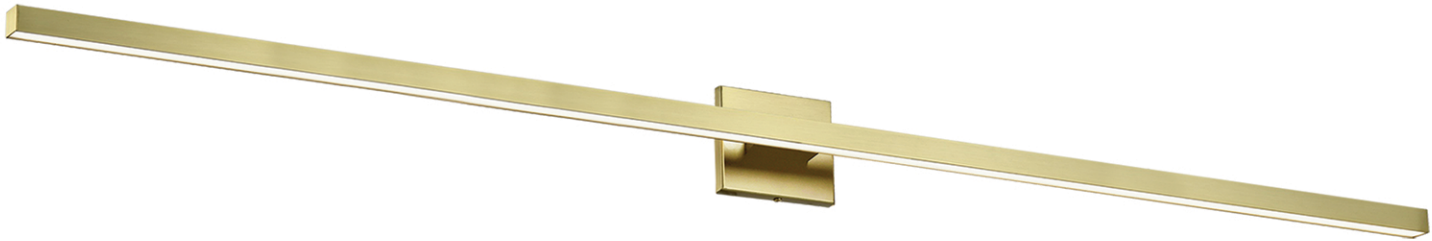

ARANDEL

Wall sconce in Aged Brass finish.
 Family extension
4" extension from the wall

ARL-436LEDW-AGB

ARL-424LEDW-AGB

ARL-418LEDW-AGB

Item No.	Dimensions	No. of Bulbs	Bulb Type	Max. Wattage	CRI	Color Temperature	Lumens
ARL-418LEDW-AGB	4.75H" x 23.75W" x 4D" - 2 lbs.	1	LED	18W	90+	3000K	1440(Initial) 850(Delivered)
ARL-424LEDW-AGB	4.75H" x 35.5W" x 4D" - 3 lbs.	1	LED	24W	90+	3000K	1920(Initial) 1250(Delivered)
ARL-436LEDW-AGB	4.75H" x 47.5W" x 4D" - 4 lbs.	1	LED	36W	90+	3000K	2880(Initial) 1870(Delivered)

*Dimmable with select dimmers