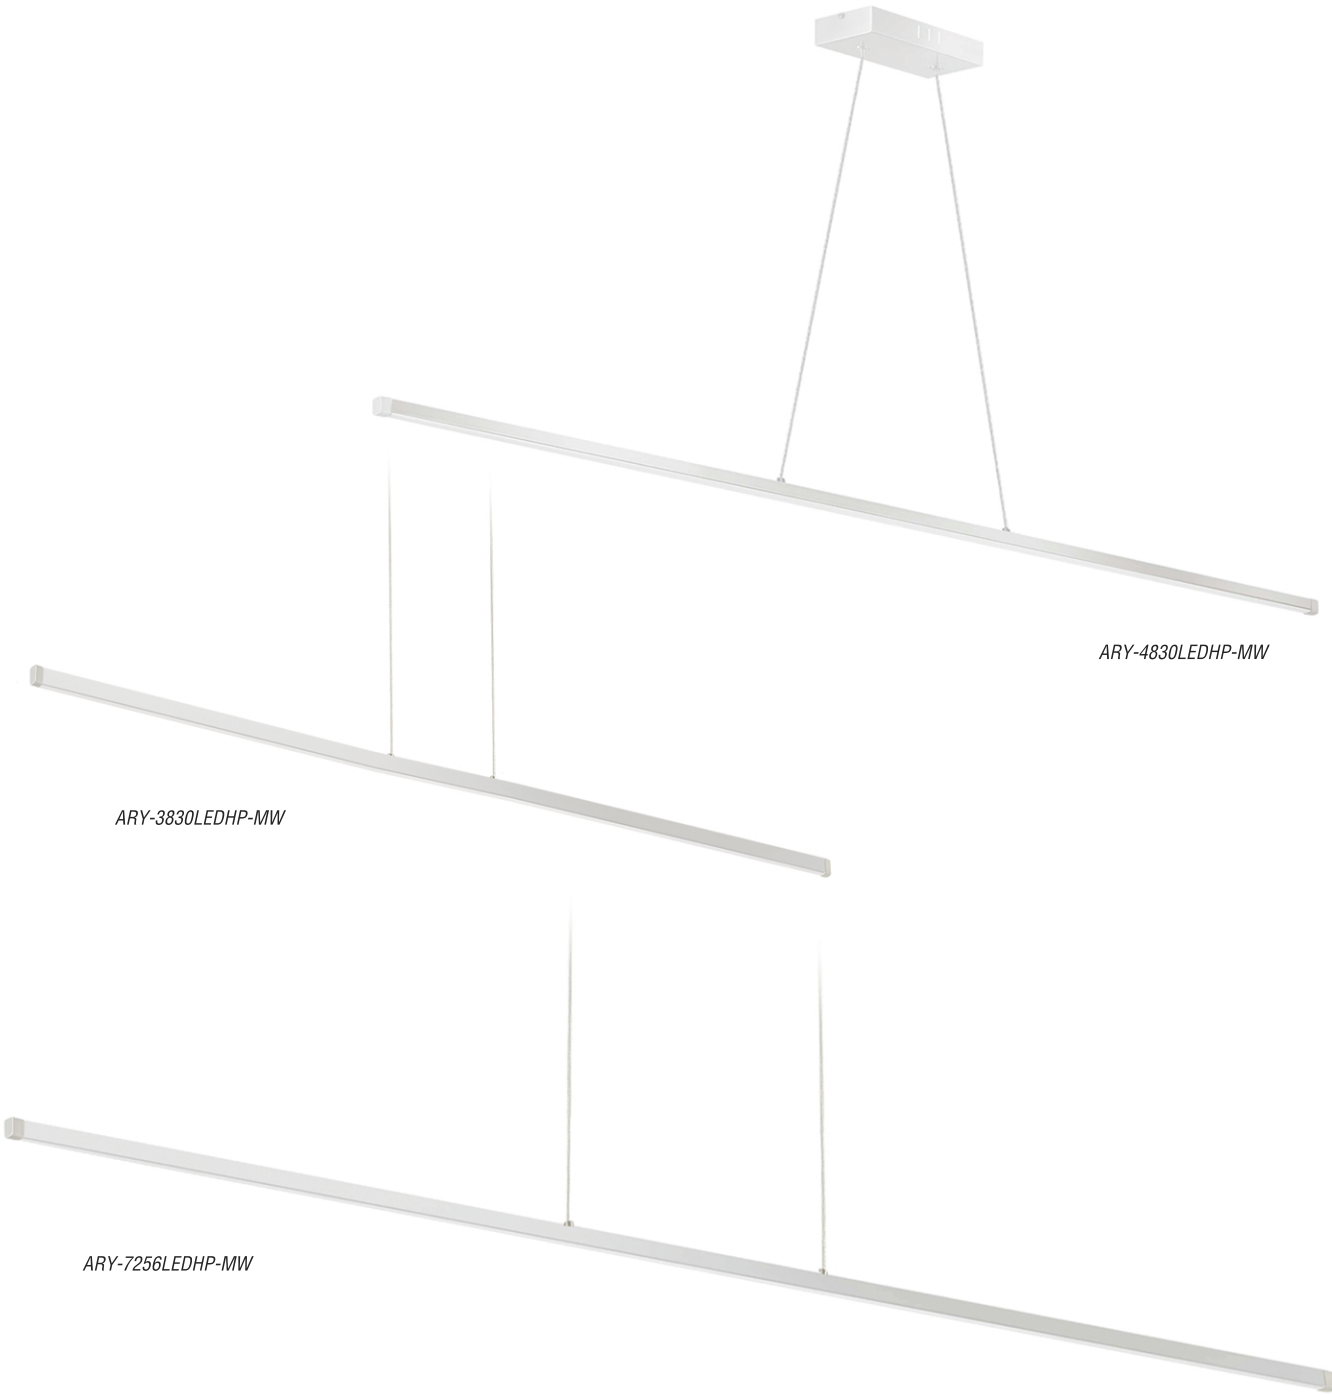

ARRAY

Chic and edgy horizontal pendant in Matte White finish.
Three sizes to choose from.

Item No.	Dimensions	No. of Bulbs	Bulb Type	Max. Wattage	CRI	Color Temperature	Lumens
ARY-3830LEDHP-MW	0.75H" x 36W" x 0.5D" - 3 lbs.	1	LED	30W	80+	3000K	2400
ARY-4830LEDHP-MW	0.75H" x 48W" x 0.5D" - 3 lbs.	1	LED	30W	90+	3000K	2030
ARY-7256LEDHP-MW	0.75H" x 72W" x 0.5D" - 4 lbs.	1	LED	56W	90+	3000K	3920

HARDWIRED

DIMMABLE

CABLE / CORD

SLOPED CEILING ADAPTABLE

HEIGHT ADJUSTABLE

*Dimmable with select dimmers