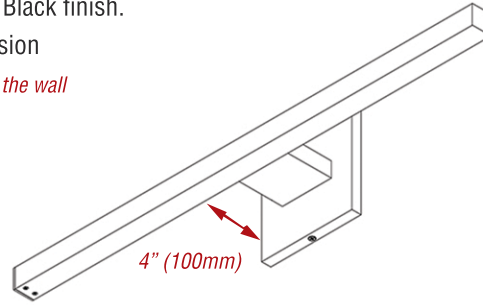

# ARANDEL

Wall sconce in Matte Black finish.  
 Family extension  
*4" extension from the wall*

ARL-436LEDW-MB

ARL-424LEDW-MB

ARL-418LEDW-MB

| Item No.       | Dimensions                      | No. of Bulbs | Bulb Type | Max. Wattage | CRI | Color Temperature | Lumens                        |
|----------------|---------------------------------|--------------|-----------|--------------|-----|-------------------|-------------------------------|
| ARL-418LEDW-MB | 4.75H" x 23.75W" x 4D" - 2 lbs. | 1            | LED       | 18W          | 90+ | 3000K             | 1440(Initial) 770(Delivered)  |
| ARL-424LEDW-MB | 4.75H" x 35.5W" x 4D" - 3 lbs.  | 1            | LED       | 24W          | 90+ | 3000K             | 1920(Initial) 1200(Delivered) |
| ARL-436LEDW-MB | 4.75H" x 47.5W" x 4D" - 4 lbs.  | 1            | LED       | 36W          | 90+ | 3000K             | 2880(Initial) 1800(Delivered) |