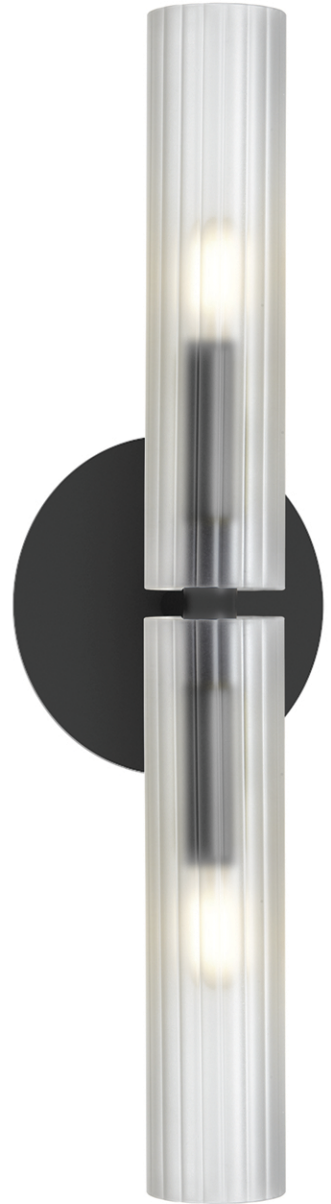

WAND

Wand Wall Lamp with Frosted Ribbed Glass Shade

SCONCES

WAN-171W-MB-AGB-FR

WAN-171W-MB-FR

WAN-192W-MB-FR

Horizontal or Vertical Installation

WAN-192W-MB-AGB-FR

HARDWIRED

DIMMABLE

COMPATIBLE

Item No.	Dimensions	No. of Bulbs	Bulb Type	Max. Wattage
WAN-171W-MB-AGB-FR	14H" x 6W" x 4D" - 2 lbs.	1	E12	60W
WAN-171W-MB-FR	14H" x 6W" x 4D" - 2 lbs.	1	E12	60W
WAN-192W-MB-AGB-FR	20.5H" x 6W" x 4D" - 3 lbs.	2	E12	60W
WAN-192W-MB-FR	20.5H" x 6W" x 4D" - 3 lbs.	2	E12	60W