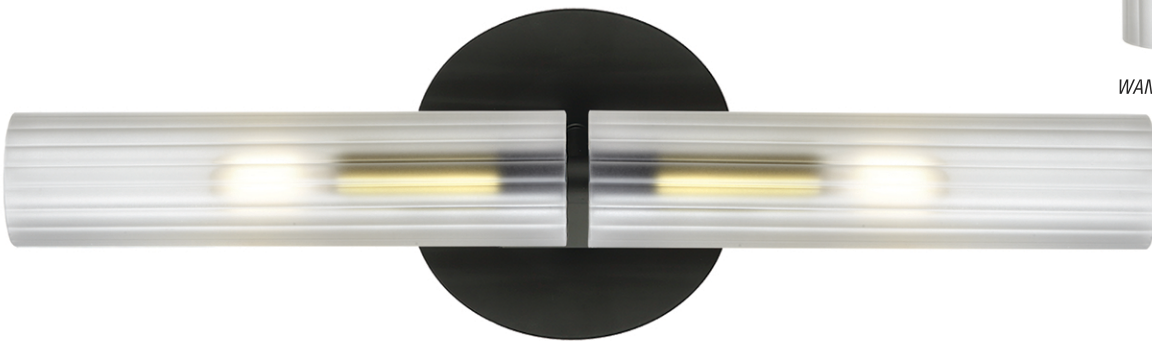

WAND

Wand Wall Lamp with Frosted Ribbed Glass Shade

SCONCES

WAN-171W-MB-AGB-FR

WAN-171W-MB-FR

WAN-192W-MB-FR

Horizontal or Vertical Installation

WAN-192W-MB-AGB-FR

HARDWIRED

DIMMABLE

COMPATIBLE

Item No.	Dimensions	No. of Bulbs	Bulb Type	Max. Wattage
WAN-171W-MB-AGB-FR	14H" x 6W" x 4D" - 2 lbs.	1	E12	60W
WAN-171W-MB-FR	14H" x 6W" x 4D" - 2 lbs.	1	E12	60W
WAN-192W-MB-AGB-FR	20.5H" x 6W" x 4D" - 3 lbs.	2	E12	60W
WAN-192W-MB-FR	20.5H" x 6W" x 4D" - 3 lbs.	2	E12	60W