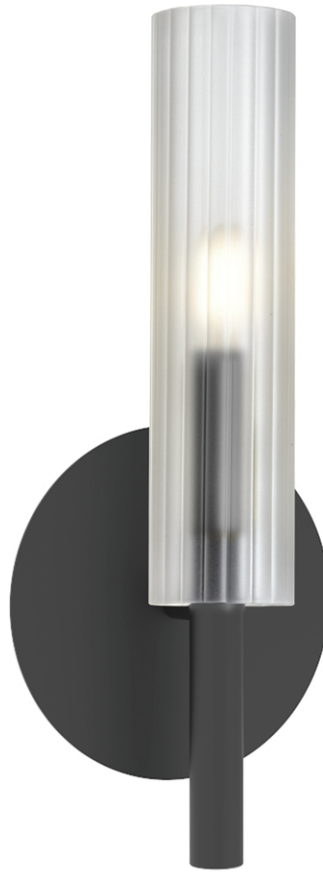

WAND

Wand Wall Lamp with Frosted Ribbed Glass Shade

SCONCES

WAN-171W-MB-AGB-FR

WAN-171W-MB-FR

WAN-192W-MB-FR

Horizontal or Vertical Installation

WAN-192W-MB-AGB-FR

HARDWIRED

DIMMABLE

COMPATIBLE

Item No.	Dimensions	No. of Bulbs	Bulb Type	Max. Wattage
WAN-171W-MB-AGB-FR	14H" x 6W" x 4D" - 2 lbs.	1	E12	60W
WAN-171W-MB-FR	14H" x 6W" x 4D" - 2 lbs.	1	E12	60W
WAN-192W-MB-AGB-FR	20.5H" x 6W" x 4D" - 3 lbs.	2	E12	60W
WAN-192W-MB-FR	20.5H" x 6W" x 4D" - 3 lbs.	2	E12	60W