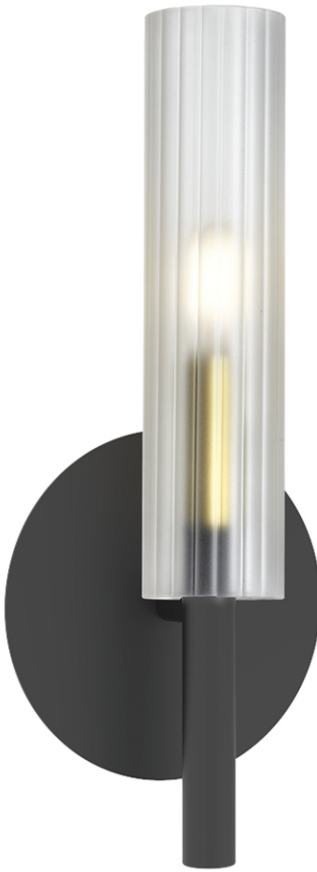

WAND

Wand Wall Lamp with Frosted Ribbed Glass Shade

SCONCES

WAN-171W-MB-AGB-FR

WAN-171W-MB-FR

WAN-192W-MB-FR

Horizontal or Vertical Installation

WAN-192W-MB-AGB-FR

HARDWIRED

DIMMABLE

COMPATIBLE

Item No.	Dimensions	No. of Bulbs	Bulb Type	Max. Wattage
WAN-171W-MB-AGB-FR	14H" x 6W" x 4D" - 2 lbs.	1	E12	60W
WAN-171W-MB-FR	14H" x 6W" x 4D" - 2 lbs.	1	E12	60W
WAN-192W-MB-AGB-FR	20.5H" x 6W" x 4D" - 3 lbs.	2	E12	60W
WAN-192W-MB-FR	20.5H" x 6W" x 4D" - 3 lbs.	2	E12	60W