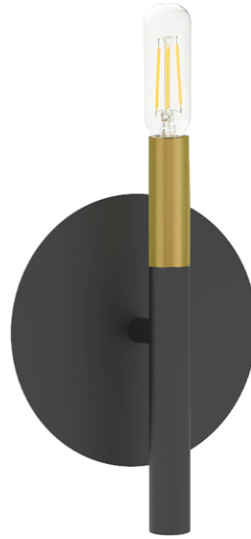

WAND

Wall lamps, fabulous addition to Wand family.

WAN-91W-MB

WAN-91W-MB-AGB

WAN-132W-MB

WAN-132W-MB-AGB

Item No.	Dimensions	No. of Bulbs	Bulb Type	Max. Wattage
WAN-132W-MB	8.5"H x 5.75"W x 6"D - 1 lbs.	2	E12	60W
WAN-132W-MB-AGB	8.5"H x 5.75"W x 6"D - 1 lbs.	2	E12	60W
WAN-91W-MB	8.5"H x 5.75"W x 6"D - 8 lbs.	1	E12	60W
WAN-91W-MB-AGB	8.5"H x 5.75"W x 6"D - 8 lbs.	1	E12	60W