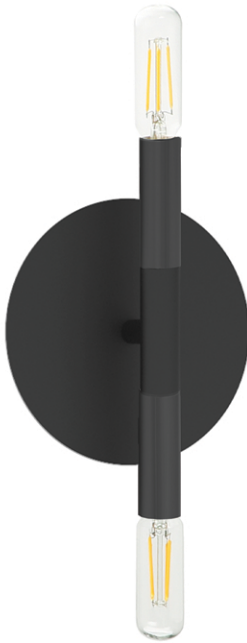

WAND

Wall lamps, fabulous addition to Wand family.

WAN-91W-MB

WAN-91W-MB-AGB

WAN-132W-MB

WAN-132W-MB-AGB

Item No.	Dimensions	No. of Bulbs	Bulb Type	Max. Wattage
WAN-132W-MB	8.5"H x 5.75"W x 6"D - 1 lbs.	2	E12	60W
WAN-132W-MB-AGB	8.5"H x 5.75"W x 6"D - 1 lbs.	2	E12	60W
WAN-91W-MB	8.5"H x 5.75"W x 6"D - 8 lbs.	1	E12	60W
WAN-91W-MB-AGB	8.5"H x 5.75"W x 6"D - 8 lbs.	1	E12	60W

HARDWIRED

DIMMABLE

COMPATIBLE