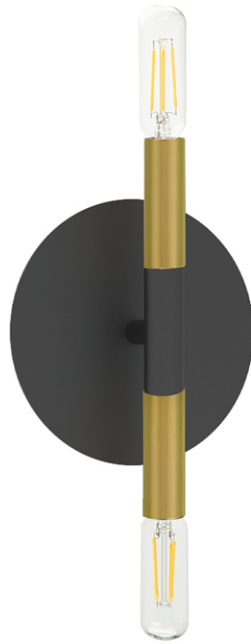

WAND

Wall lamps, fabulous addition to Wand family.

WAN-91W-MB

WAN-91W-MB-AGB

WAN-132W-MB

WAN-132W-MB-AGB

Item No.	Dimensions	No. of Bulbs	Bulb Type	Max. Wattage
WAN-132W-MB	8.5"H x 5.75"W x 6"D - 1 lbs.	2	E12	60W
WAN-132W-MB-AGB	8.5"H x 5.75"W x 6"D - 1 lbs.	2	E12	60W
WAN-91W-MB	8.5"H x 5.75"W x 6"D - 8 lbs.	1	E12	60W
WAN-91W-MB-AGB	8.5"H x 5.75"W x 6"D - 8 lbs.	1	E12	60W

HARDWIRED

DIMMABLE

COMPATIBLE