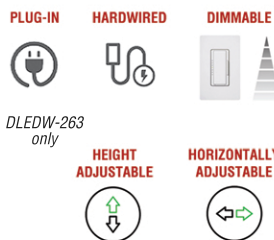

Flexible LED wall mounted reading lamps.

Hardwire or Plug in.

DLEDW-263-AGB

DLEDW-263-MB

DLEDW-263-OB

DLEDW-263-SV

DLEDW-263 only

Item No.	Dimensions	No. of Bulbs	Bulb Type	Max. Wattage	CRI	Color Temperature	Lumens
CST-106LEDW-AGB	7.75H" x 2.5W" x 4.75D" - 2 lbs.	1	LED	6W	80+	3000K	565(Initial) 255(Delivered)
CST-106LEDW-MB	7.75H" x 2.5W" x 4.75D" - 2 lbs.	1	LED	6W	80+	3000K	565(Initial) 255(Delivered)
CST-106LEDW-SC	7.75H" x 2.5W" x 4.75D" - 2 lbs.	1	LED	6W	80+	3000K	565(Initial) 255(Delivered)
DLEDW-263-AGB	4.5H" x 4.5W" x 14.5D" - 1.1 lbs.	1	LED	3W	80+	3000K	210(Initial) 150(Delivered)
DLEDW-263-MB	4.5H" x 4.5W" x 14.5D" - 1.1 lbs.	1	LED	3W	80+	3000K	210(Initial) 150(Delivered)
DLEDW-263-OB	4.5H" x 14.5W" x 4.5D" - 1.1 lbs.	1	LED	3W	80+	3000K	210(Initial) 150(Delivered)
DLEDW-263-SV	4.5H" x 14.5W" x 4.5D" - 1.1 lbs.	1	LED	3W	80+	3000K	210(Initial) 150(Delivered)