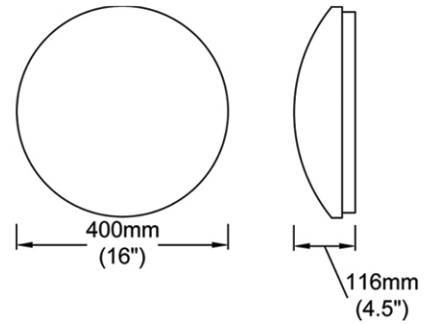

CFLED-A1114

CFLED-A1622

CFLED-L1114-SC

CFLED-L1522-PC

Item No.	Dimensions	No. of Bulbs	Bulb Type	Max. Wattage	CRI	Color Temperature	Lumens
CFLED-A1622	4.5"H x 16"W x 16"D - 1.2 lbs.	1	LED	22W	80+	3000K	1760
CFLED-A1114	3"H x 11"W x 3"D - 2 lbs.	1	LED	14W	80+	3000K	980
CFLED-L1114-SC	3"H x 11"W x 3"D - 2 lbs.	1	LED	14W	80+	3000K	980
CFLED-L1522-PC	3"H x 15"W x 15"D - 1 lbs.	1	LED	22W	80+	3000K	1640