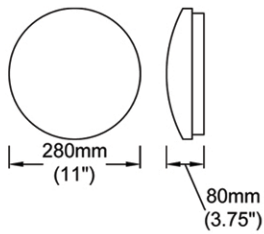

CFLED-A1114

CFLED-A1622

CFLED-L1114-SC

CFLED-L1522-PC

Item No.	Dimensions	No. of Bulbs	Bulb Type	Max. Wattage	CRI	Color Temperature	Lumens
CFLED-A1622	4.5"H x 16"W x 16"D - 1.2 lbs.	1	LED	22W	80+	3000K	1760
CFLED-A1114	3"H x 11"W x 3"D - 2 lbs.	1	LED	14W	80+	3000K	980
CFLED-L1114-SC	3"H x 11"W x 3"D - 2 lbs.	1	LED	14W	80+	3000K	980
CFLED-L1522-PC	3"H x 15"W x 15"D - 1 lbs.	1	LED	22W	80+	3000K	1640