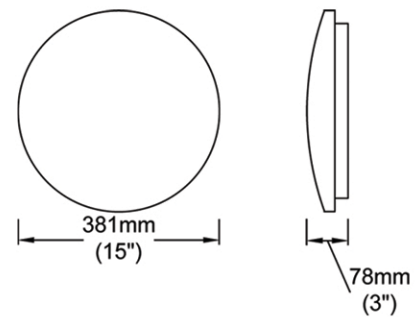

CFLED-A1114

CFLED-A1622

CFLED-L1114-SC

CFLED-L1522-PC

Item No.	Dimensions	No. of Bulbs	Bulb Type	Max. Wattage	CRI	Color Temperature	Lumens
CFLED-A1622	4.5"H x 16"W x 16"D - 1.2 lbs.	1	LED	22W	80+	3000K	1760
CFLED-A1114	3"H x 11"W x 3"D - 2 lbs.	1	LED	14W	80+	3000K	980
CFLED-L1114-SC	3"H x 11"W x 3"D - 2 lbs.	1	LED	14W	80+	3000K	980
CFLED-L1522-PC	3"H x 15"W x 15"D - 1 lbs.	1	LED	22W	80+	3000K	1640