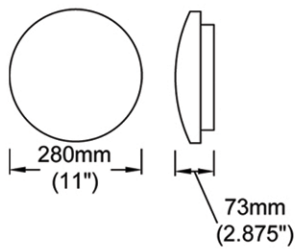

CFLED-A1114

CFLED-A1622

CFLED-L1114-SC

CFLED-L1522-PC

Item No.	Dimensions	No. of Bulbs	Bulb Type	Max. Wattage	CRI	Color Temperature	Lumens
CFLED-A1622	4.5"H x 16"W x 16"D - 1.2 lbs.	1	LED	22W	80+	3000K	1760
CFLED-A1114	3"H x 11"W x 3"D - 2 lbs.	1	LED	14W	80+	3000K	980
CFLED-L1114-SC	3"H x 11"W x 3"D - 2 lbs.	1	LED	14W	80+	3000K	980
CFLED-L1522-PC	3"H x 15"W x 15"D - 1 lbs.	1	LED	22W	80+	3000K	1640