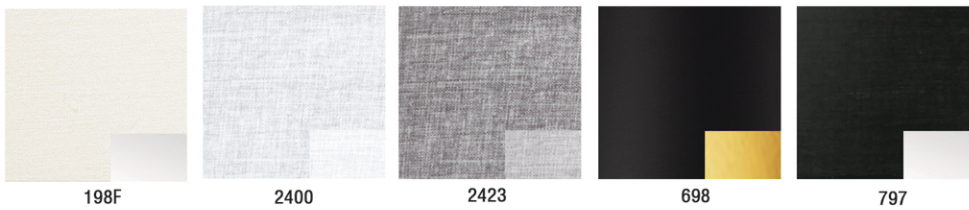

FLUSH MOUNTS

CFLD-1522-797

CFLD-1522-2400

CFLD-1522-698

CFLD-1522-2423

FABRIC:

Item No.	Dimensions	No. of Bulbs	Bulb Type	Max. Wattage	CRI	Color Temperature	Lumens
CFLD-1522-198F	3"H x 15"W x 15"D - 3 lbs.	1	LED	22W	80+	3000K	1640
CFLD-1522-2400	3"H x 15"W x 15"D - 3 lbs.	1	LED	22W	80+	3000K	1640
CFLD-1522-2423	3"H x 15"W x 15"D - 3 lbs.	1	LED	22W	80+	3000K	1640
CFLD-1522-698	3"H x 15"W x 15"D - 3 lbs.	1	LED	22W	90+	3000K	1640
CFLD-1522-797	3"H x 15"W x 15"D - 5 lbs.	1	LED	22W	80+	3000K	1640