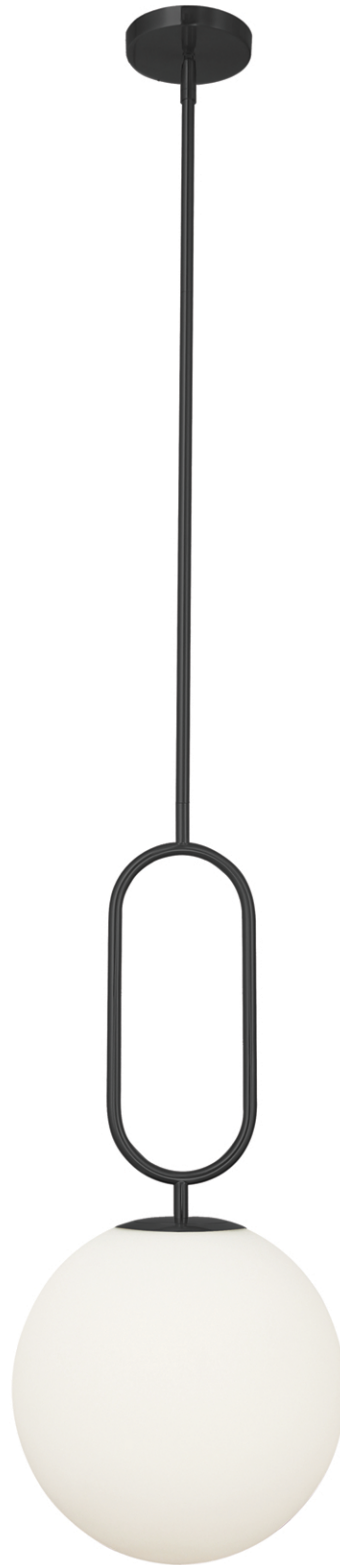

# SIMONE

SIM-121P-AGB

SIM-121P-MB

Item No.	Dimensions	No. of Bulbs	Bulb Type	Max. Wattage
SIM-121P-AGB	27.25"H x 12"W x 12"D - 5 lbs.	1	E26	60W
SIM-121P-MB	27.25"H x 12"W x 12"D - 5 lbs.	1	E26	60W

HARDWIRED

DIMMABLE

COMPATIBLE

FRACTIONAL RODS

HEIGHT ADJUSTABLE

SLOPED CEILING ADAPTABLE