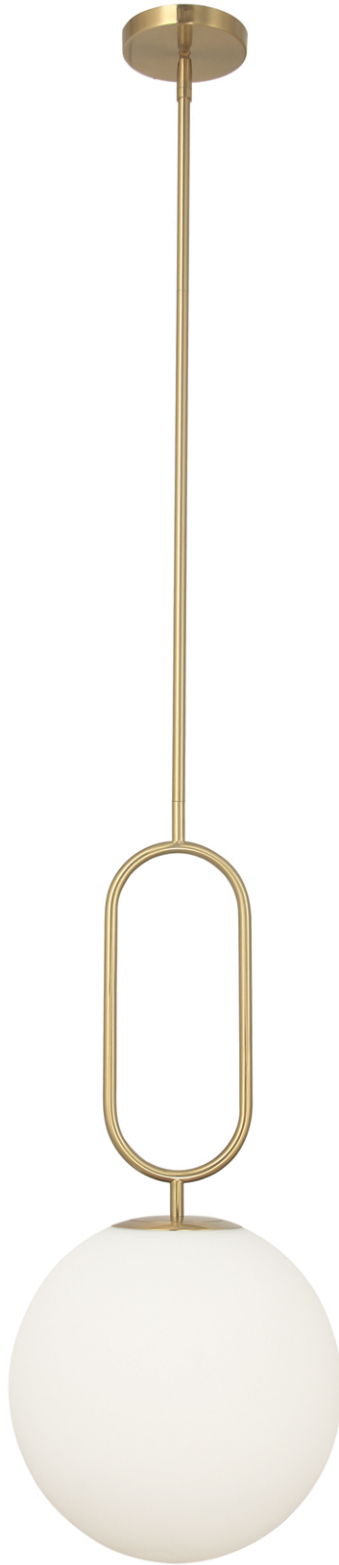

# SIMONE

SIM-121P-AGB

SIM-121P-MB

Item No.	Dimensions	No. of Bulbs	Bulb Type	Max. Wattage
SIM-121P-AGB	27.25"H x 12"W x 12"D - 5 lbs.	1	E26	60W
SIM-121P-MB	27.25"H x 12"W x 12"D - 5 lbs.	1	E26	60W

HARDWIRED

DIMMABLE

COMPATIBLE

FRACTIONAL RODS

HEIGHT ADJUSTABLE

SLOPED CEILING ADAPTABLE