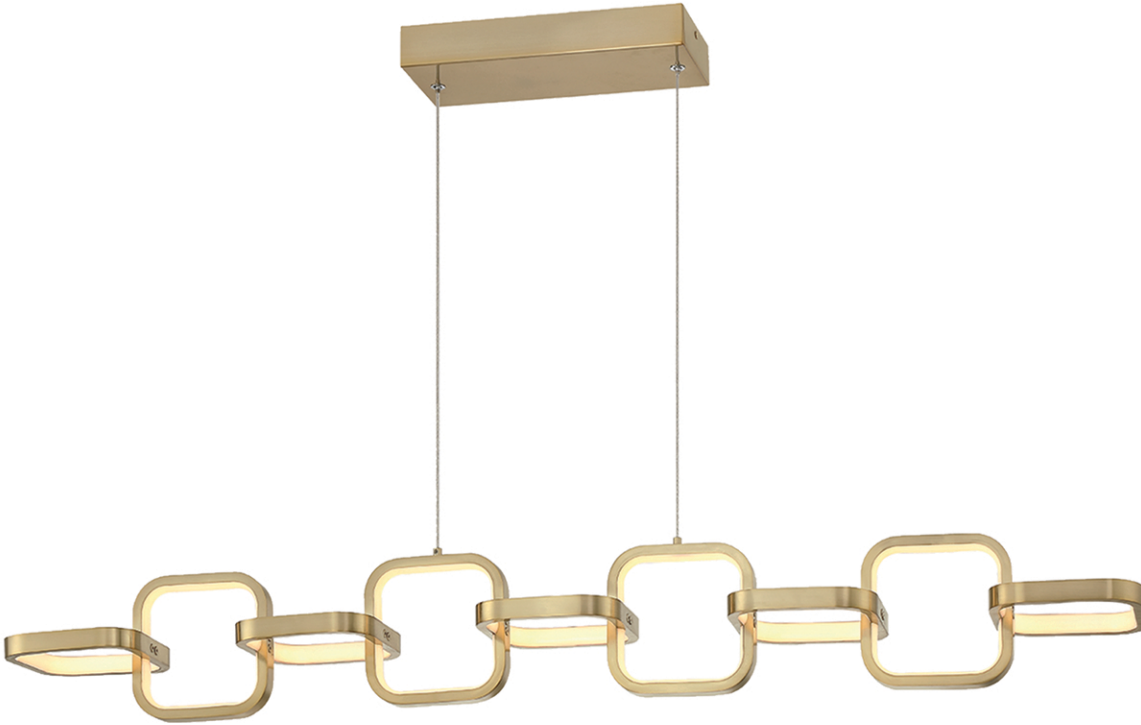

PATSY

PENDANTS

PTY-4359LEDHP-AGB

PTY-1522LEDP-AGB

PTY-4359LEDHP-MB

PTY-1522LEDP-MB

Item No.	Dimensions	No. of Bulbs	Bulb Type	Max. Wattage	CRI	Color Temperature	Lumens
PTY-1522LEDP-AGB	15H" x 5.5W" x 5.5D" - 3 lbs.	1	LED	20W	80+	3000K	2000(Initial) 1200(Delivered)
PTY-1522LEDP-MB	15H" x 5.5W" x 5.5D" - 3 lbs.	1	LED	20W	80+	3000K	2000(Initial) 1200(Delivered)
PTY-4359LEDHP-AGB	5.5H" x 43.25W" x 5.5D" - 3 lbs.	1	LED	59W	80+	3000K	4130(Initial) 2891(Delivered)
PTY-4359LEDHP-MB	5.5H" x 43.25W" x 5.5D" - 3 lbs.	1	LED	59W	80+	3000K	4130(Initial) 2891(Delivered)

HARDWIRED

DIMMABLE

CABLE / CORD

SLOPED CEILING ADAPTABLE

HEIGHT ADJUSTABLE