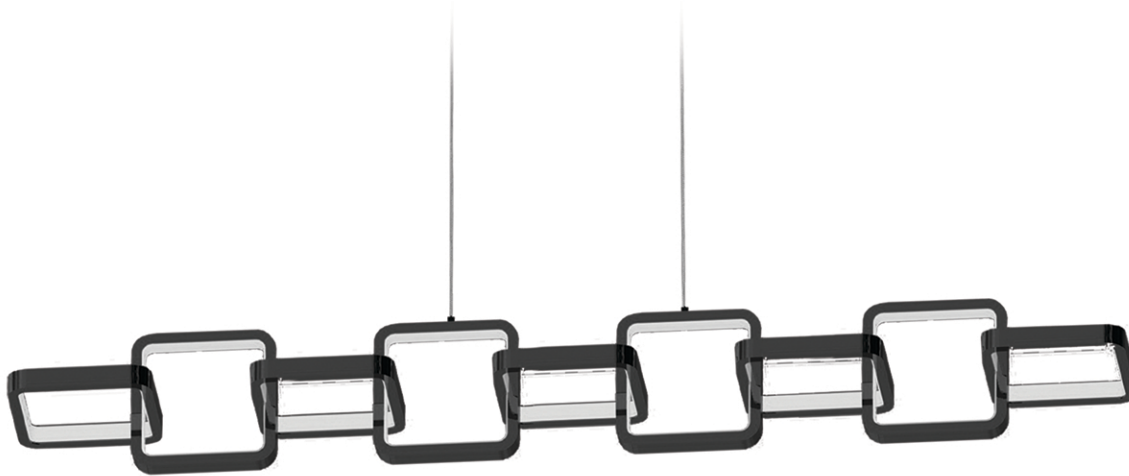

PATSY

PENDANTS

PTY-4359LEDHP-AGB

PTY-1522LEDP-AGB

PTY-4359LEDHP-MB

PTY-1522LEDP-MB

Item No.	Dimensions	No. of Bulbs	Bulb Type	Max. Wattage	CRI	Color Temperature	Lumens
PTY-1522LEDP-AGB	15H" x 5.5W" x 5.5D" - 3 lbs.	1	LED	20W	80+	3000K	2000(Initial) 1200(Delivered)
PTY-1522LEDP-MB	15H" x 5.5W" x 5.5D" - 3 lbs.	1	LED	20W	80+	3000K	2000(Initial) 1200(Delivered)
PTY-4359LEDHP-AGB	5.5H" x 43.25W" x 5.5D" - 3 lbs.	1	LED	59W	80+	3000K	4130(Initial) 2891(Delivered)
PTY-4359LEDHP-MB	5.5H" x 43.25W" x 5.5D" - 3 lbs.	1	LED	59W	80+	3000K	4130(Initial) 2891(Delivered)

HARDWIRED

DIMMABLE

CABLE / CORD

SLOPED CEILING ADAPTABLE

HEIGHT ADJUSTABLE