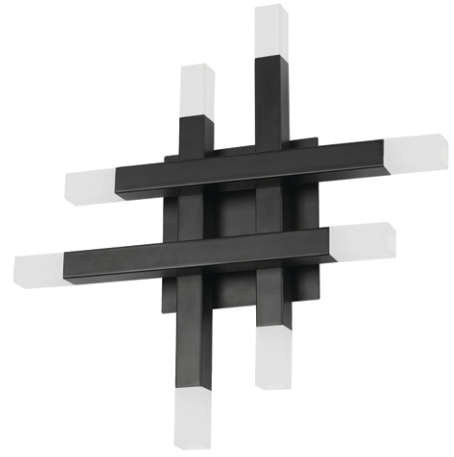

# ACASIA

Acasia family in Matte Black

\* Frosted Glass \*

ACS-3656C-MB-FR

ACS-1432W-MB-FR

ACS-4064HC-MB-FR

Item No.	Dimensions	No. of Bulbs	Bulb Type	Max. Wattage	CRI	Color Temperature	Lumens
ACS-1432W-MB-FR	15.75"H x 15.75"W x 3.25"D - 3 lbs.	8	LED	3W	90+	3000K	1920
ACS-3656C-MB-FR	31.5"H x 35.5"W x 27.5"D - 8 lbs.	14	LED	3W	90+	3000K	3360
ACS-4064HC-MB-FR	13.75"H x 40"W x 13.75"D - 6 lbs.	16	LED	3W	90+	3000K	3840

HARDWIRED

DIMMABLE

FRACTIONAL RODS

Pendants only

HEIGHT ADJUSTABLE

Pendants only

\*Dimmable with select dimmers