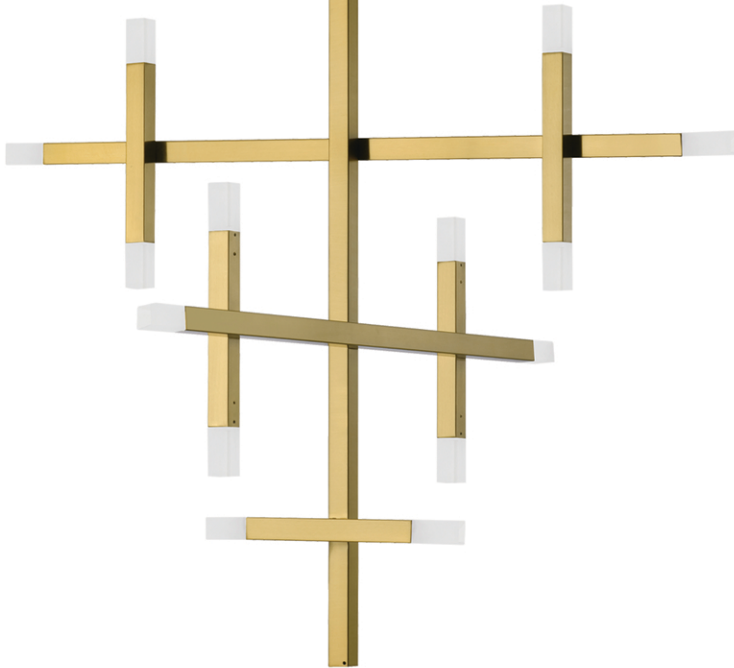

# ACASIA

Acasia family in Aged Brass.

*\* Frosted Glass \**

ACS-3656C-AGB-FR

ACS-1432W-AGB-FR

ACS-4064HC-AGB-FR

HARDWIRED

DIMMABLE

FRACTIONAL RODS

*Pendants only*

HEIGHT ADJUSTABLE

*Pendants only*

Item No.	Dimensions	No. of Bulbs	Bulb Type	Max. Wattage	CRI	Color Temperature	Lumens
ACS-1432W-AGB-FR	15.75"H x 15.75"W x 3.25"D - 3 lbs.	8	LED	3W	90+	3000K	1920
ACS-3656C-AGB-FR	31.5"H x 35.5"W x 27.5"D - 8 lbs.	14	LED	3W	90+	3000K	3360
ACS-4064HC-AGB-FR	13.75"H x 40"W x 13.75"D - 6 lbs.	16	LED	3W	90+	3000K	3840