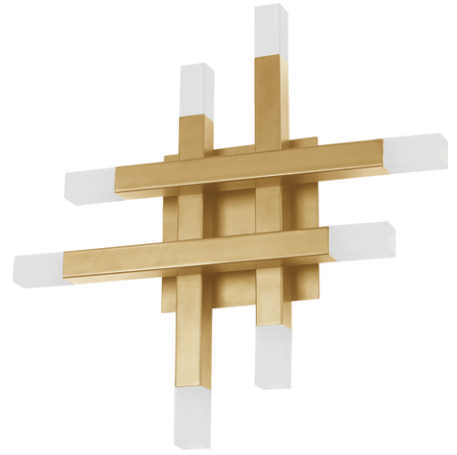

# ACASIA

Acasia family in Aged Brass.

*\* Frosted Glass \**

ACS-3656C-AGB-FR

ACS-1432W-AGB-FR

ACS-4064HC-AGB-FR

HARDWIRED

DIMMABLE

FRACTIONAL RODS

*Pendants only*

HEIGHT ADJUSTABLE

*Pendants only*

Item No.	Dimensions	No. of Bulbs	Bulb Type	Max. Wattage	CRI	Color Temperature	Lumens
ACS-1432W-AGB-FR	15.75"H x 15.75"W x 3.25"D - 3 lbs.	8	LED	3W	90+	3000K	1920
ACS-3656C-AGB-FR	31.5"H x 35.5"W x 27.5"D - 8 lbs.	14	LED	3W	90+	3000K	3360
ACS-4064HC-AGB-FR	13.75"H x 40"W x 13.75"D - 6 lbs.	16	LED	3W	90+	3000K	3840