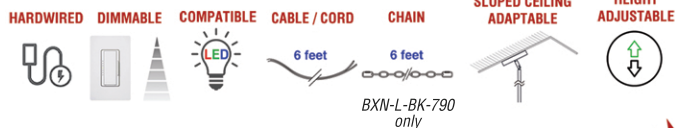

LARGE SHADED PENDANTS

PENDANTS

KENDRA

BRAXTON

FABRIC:

Custom Options Available

Item No.	Dimensions	No. of Bulbs	Bulb Type	Max. Wattage
571-224P-SC-WH	9H" x 20W" x 20D" - 8 lbs.	4	E26	60W
BXN-L-BK-790	13H" x 26W" x 26D" - 7 lbs.	1	E26	100W
DRM-L-790	18H" x 28W" x 28D" - 3.5 lbs.	1	E26	150W
DRM-L-797	16.5H" x 28W" x 28D" - 3.5 lbs.	1	E26	150W
KEN-S-790	14.5H" x 19W" x 19D" - 3 lbs.	1	E26	100W