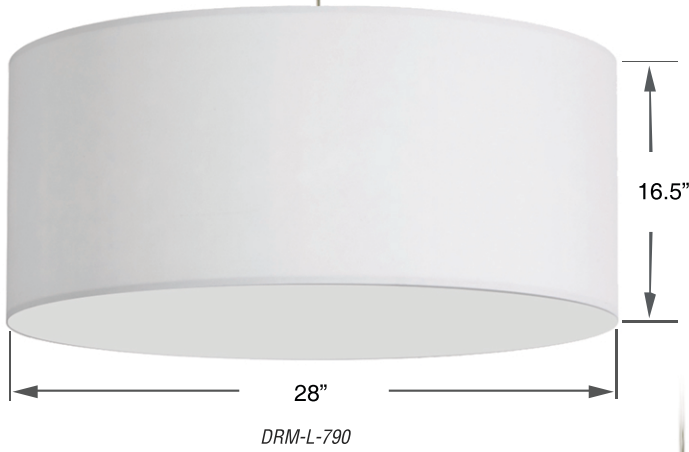

LARGE SHADED PENDANTS

PENDANTS

KENDRA

BRAXTON

FABRIC:

Custom Options Available

Item No.	Dimensions	No. of Bulbs	Bulb Type	Max. Wattage
571-224P-SC-WH	9H" x 20W" x 20D" - 8 lbs.	4	E26	60W
BXN-L-BK-790	13H" x 26W" x 26D" - 7 lbs.	1	E26	100W
DRM-L-790	18H" x 28W" x 28D" - 3.5 lbs.	1	E26	150W
DRM-L-797	16.5H" x 28W" x 28D" - 3.5 lbs.	1	E26	150W
KEN-S-790	14.5H" x 19W" x 19D" - 3 lbs.	1	E26	100W