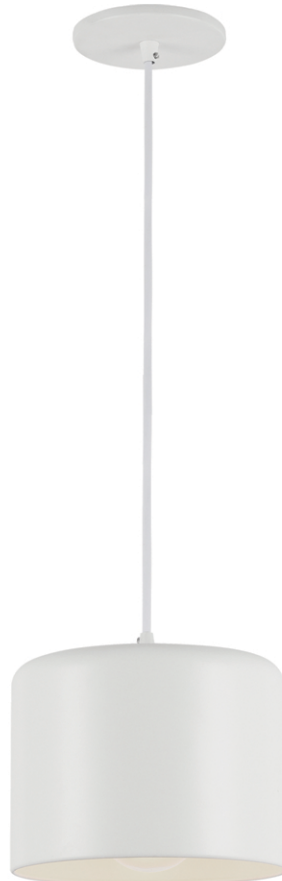

EMILIA

Emilia collection in Matte Black or Matte White finish.

PENDANTS

EMI-81FH-AGB-MB

EMI-81FH-MW

EMI-81P-MB

EMI-81P-AGB-MB

EMI-81P-MW

EMI-81P-AGB-MW

HARDWIRED

DIMMABLE

COMPATIBLE

CABLE / CORD

Pendants only

SLOPED CEILING ADAPTABLE

Pendants only

HEIGHT ADJUSTABLE

Pendants only

FLUSH MOUNT ADAPTABLE

Flush mounts only

Item No.	Dimensions	No. of Bulbs	Bulb Type	Max. Wattage
EMI-81FH-AGB-MB	6H" x 8W" x 8D" - 3 lbs.	1	E26	60W
EMI-81FH-MW	6H" x 8W" x 8D" - 3 lbs.	1	E26	60W
EMI-81P-AGB-MB	6H" x 8W" x 8D" - 4 lbs.	1	E26	60W
EMI-81P-AGB-MW	6H" x 8W" x 8D" - 4 lbs.	1	E26	60W
EMI-81P-MB	6H" x 8W" x 8D" - 4 lbs.	1	E26	60W
EMI-81P-MW	6H" x 8W" x 8D" - 4 lbs.	1	E26	60W