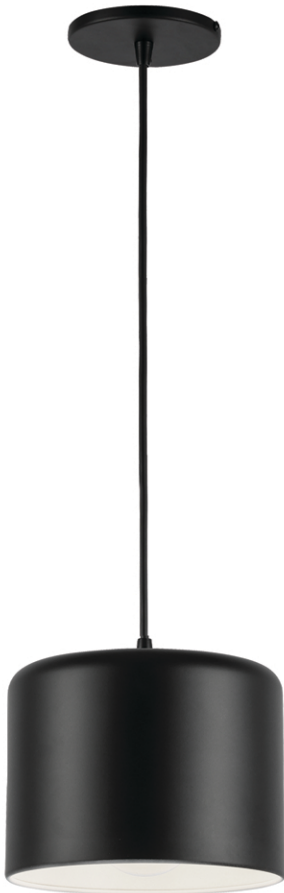

EMILIA

Emilia collection in Matte Black or Matte White finish.

PENDANTS

EMI-81FH-AGB-MB

EMI-81FH-MW

EMI-81P-MB

EMI-81P-AGB-MB

EMI-81P-MW

EMI-81P-AGB-MW

HARDWIRED

DIMMABLE

COMPATIBLE

CABLE / CORD

Pendants only

SLOPED CEILING ADAPTABLE

Pendants only

HEIGHT ADJUSTABLE

Pendants only

FLUSH MOUNT ADAPTABLE

Flush mounts only

Item No.	Dimensions	No. of Bulbs	Bulb Type	Max. Wattage
EMI-81FH-AGB-MB	6H" x 8W" x 8D" - 3 lbs.	1	E26	60W
EMI-81FH-MW	6H" x 8W" x 8D" - 3 lbs.	1	E26	60W
EMI-81P-AGB-MB	6H" x 8W" x 8D" - 4 lbs.	1	E26	60W
EMI-81P-AGB-MW	6H" x 8W" x 8D" - 4 lbs.	1	E26	60W
EMI-81P-MB	6H" x 8W" x 8D" - 4 lbs.	1	E26	60W
EMI-81P-MW	6H" x 8W" x 8D" - 4 lbs.	1	E26	60W