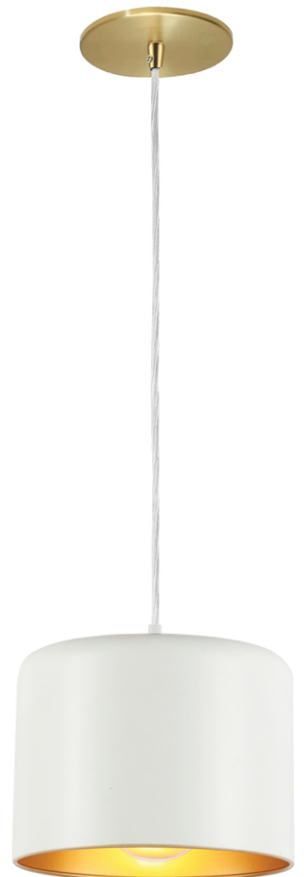

EMILIA

Emilia collection in Matte Black or Matte White finish.

PENDANTS

EMI-81FH-AGB-MB

EMI-81FH-MW

EMI-81P-MB

EMI-81P-AGB-MB

EMI-81P-MW

EMI-81P-AGB-MW

HARDWIRED

DIMMABLE

COMPATIBLE

CABLE / CORD

Pendants only

SLOPED CEILING ADAPTABLE

Pendants only

HEIGHT ADJUSTABLE

Pendants only

FLUSH MOUNT ADAPTABLE

Flush mounts only

Item No.	Dimensions	No. of Bulbs	Bulb Type	Max. Wattage
EMI-81FH-AGB-MB	6H" x 8W" x 8D" - 3 lbs.	1	E26	60W
EMI-81FH-MW	6H" x 8W" x 8D" - 3 lbs.	1	E26	60W
EMI-81P-AGB-MB	6H" x 8W" x 8D" - 4 lbs.	1	E26	60W
EMI-81P-AGB-MW	6H" x 8W" x 8D" - 4 lbs.	1	E26	60W
EMI-81P-MB	6H" x 8W" x 8D" - 4 lbs.	1	E26	60W
EMI-81P-MW	6H" x 8W" x 8D" - 4 lbs.	1	E26	60W