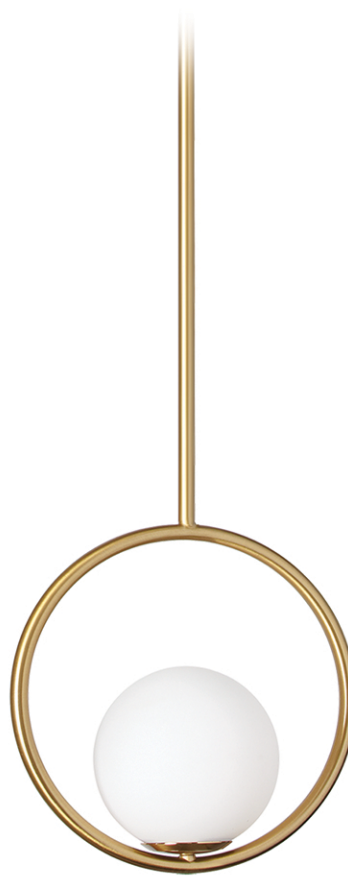

# ADRIENNA

Adrienna collection emphasizes a clean line, unique design, love for natural shape and a balance of form and art.  
Popular blending combination of Aged Brass with White Glass.

PENDANTS

ADR-161P-AGB

ADR-101P-AGB

ADR-101T-AGB

Item No.	Dimensions	No. of Bulbs	Bulb Type	Max. Wattage
ADR-101P-AGB	10.75H" x 10W" x 5.5D" - 3.5 lbs.	1	G9	40W
ADR-101T-AGB	11H" x 10W" x 5.5D" - 4 lbs.	1	G9	40W
ADR-161P-AGB	16H" x 15.75W" x 9.75D" - 5 lbs.	1	E26	60W