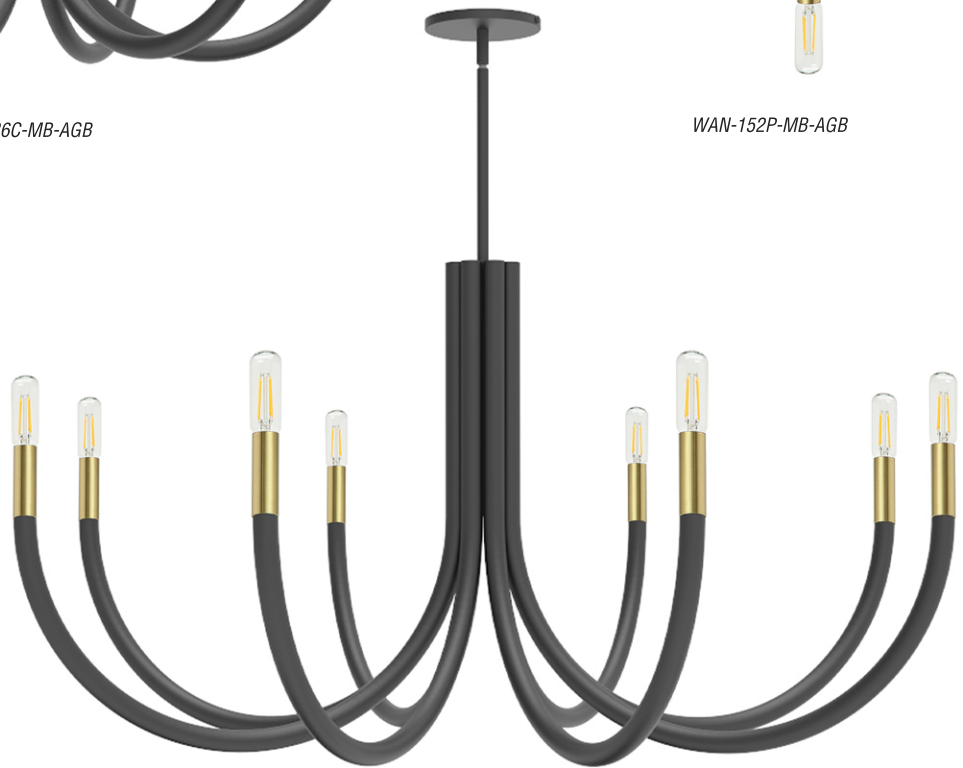

# WAND

Matte Black finish with Aged Brass details.

WAN-286C-MB-AGB

WAN-152P-MB-AGB

WAN-388C-MB-AGB

Item No.	Dimensions	No. of Bulbs	Bulb Type	Max. Wattage
WAN-152P-MB-AGB	15.75"H x 5"W x 1"D - 2 lbs.	2	E12	60W
WAN-286C-MB-AGB	17"H x 28"W x 28"D - 7 lbs.	6	E12	60W
WAN-388C-MB-AGB	19.25"H x 38"W x 38"D - 9 lbs.	8	E12	60W