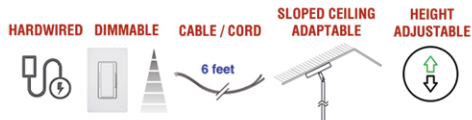

# ROMY

This unique style gives the Romy a truly unique profile. Arms with integrated LED, orbit around the metal canopy.

ROM-223SF-MB

ROM-2433LEDP-MB

ROM-2433LEDP-PC

Item No.	Dimensions	No. of Bulbs	Bulb Type	Max. Wattage	CRI	Color Temperature	Lumens
ROM-223SF-MB	11.5"H x 19.75"W x 19.75"D - 5 lbs.	3	LED	24W	80+	3000K	1606
ROM-2433LEDP-MB	12.25"H x 24"W x 24"D - 6 lbs.	1	LED	33W	80+	3000K	3750
ROM-2433LEDP-PC	12.25"H x 24"W x 24"D - 6 lbs.	1	LED	33W	80+	3000K	3750