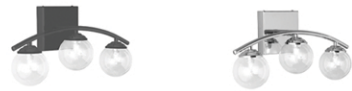

VISUAL INDEX

VANITY

ARANDEL

P. 298

Aged Brass
Matte Black
Polished Chrome

ARRAY

P.297

Aged Brass
Matte Black
Polished Chrome

CORVETTE

P.304

Aged Brass
Matte Black

ELEANOR

P.305

Aged Brass
Matte Black
Clear Glass
White Glass

NADINE

P. 308

Aged Brass
Matte Black
Polished Chrome

SAMANTHA

P. 306

Aged Brass
Matte Black
Polished Chrome

SOFIA

P. 311

Aged Brass
Matte Black
Matte Black/Aged Brass
Polished Chrome

VANDA

P. 313

Matte Black
Polished Chrome

VERONA

P. 314

Aged Brass
Matte Black
Polished Chrome

VIENNA

P. 317

Aged Brass
Matte Black
Polished Chrome